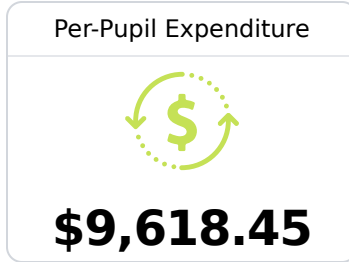

School Report Card 2019 - 2020

For more detailed information, please visit <https://msrc.mdek12.org>.

Columbus Middle School

Columbus Municipal School District

175 Highway 373
Columbus, MS 39705

Kimberly Lathan
LathanK@columbuscityschools.org

Identified for **Additional Targeted Support and Improvement**

Due to the impact of COVID-19 on school closures in the 2019-20 school year and a waiver from the U.S. Department of Education, the Mississippi Department of Education (MDE) has no assessment and accountability data to report for the 2019-20 school year.

Teacher Data

60.8

Teachers

Experienced Teachers

Provisional Teachers

In-Field Teachers