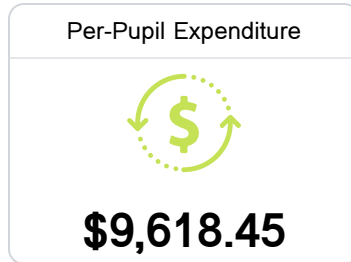

Identified for **Additional Targeted Support and Improvement**

Due to the impact of COVID-19 on school closures in the 2019-20 school year and a waiver from the U.S. Department of Education, the Mississippi Department of Education (MDE) has no assessment and accountability data to report for the 2019-20 school year.