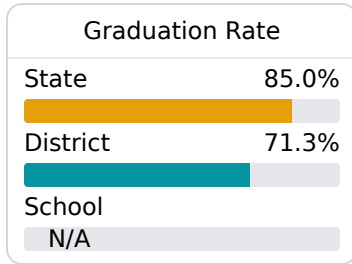

School Report Card 2019 - 2020

For more detailed information, please visit <https://msrc.mdek12.org>.

Columbus Middle School

Columbus Municipal School District

175 Highway 373
Columbus, MS 39705

Kimberly Lathan
LathanK@columbuscityschools.org

Identified for **Additional Targeted Support and Improvement**

Due to the impact of COVID-19 on school closures in the 2019-20 school year and a waiver from the U.S. Department of Education, the Mississippi Department of Education (MDE) has no assessment and accountability data to report for the 2019-20 school year.

Teacher Data

60.8

Teachers

Experienced Teachers

Provisional Teachers

In-Field Teachers