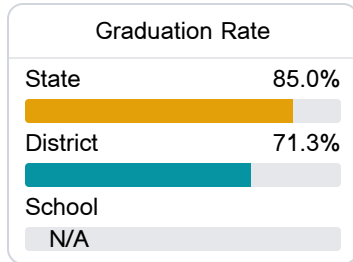

School Report Card 2019 - 2020

For more detailed information, please visit <https://msrc.mdek12.org>.

Columbus Middle School

Columbus Municipal School District

175 Highway 373
Columbus, MS 39705

Kimberly Lathan
LathanK@columbuscityschools.org

Identified for **Additional Targeted Support and Improvement**

Due to the impact of COVID-19 on school closures in the 2019-20 school year and a waiver from the U.S. Department of Education, the Mississippi Department of Education (MDE) has no assessment and accountability data to report for the 2019-20 school year.

Teacher Data

60.8

Teachers

69.3%

Experienced Teachers

20.7%

Provisional Teachers

88.9%

In-Field Teachers