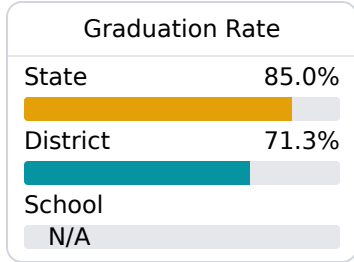

School Report Card 2019 - 2020

For more detailed information, please visit <https://msrc.mdek12.org>.

Columbus Middle School

Columbus Municipal School District

175 Highway 373
Columbus, MS 39705

Kimberly Lathan
LathanK@columbuscityschools.org

Identified for **Additional Targeted Support and Improvement**

Due to the impact of COVID-19 on school closures in the 2019-20 school year and a waiver from the U.S. Department of Education, the Mississippi Department of Education (MDE) has no assessment and accountability data to report for the 2019-20 school year.

Teacher Data

60.8

Teachers

Experienced Teachers

Provisional Teachers

In-Field Teachers