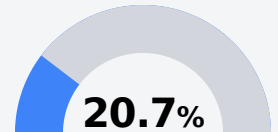

Provisional Teachers