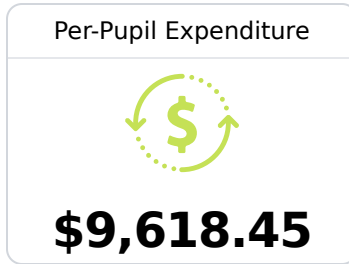

School Report Card 2019 - 2020

For more detailed information, please visit <https://msrc.mdek12.org>.

Columbus Middle School

Columbus Municipal School District

175 Highway 373
Columbus, MS 39705

Kimberly Lathan
LathanK@columbuscityschools.org

Identified for **Additional Targeted Support and Improvement**

Due to the impact of COVID-19 on school closures in the 2019-20 school year and a waiver from the U.S. Department of Education, the Mississippi Department of Education (MDE) has no assessment and accountability data to report for the 2019-20 school year.

Teacher Data

60.8

Teachers

Experienced Teachers

Provisional Teachers

In-Field Teachers