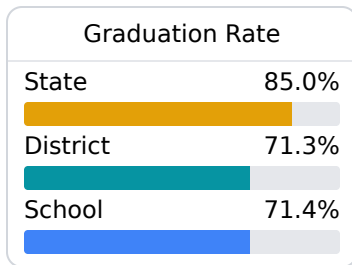

## **B** Columbus High School

Columbus Municipal School District

 215 Hemlock Street  
Columbus, MS 39702

 Marlon Andrews  
AndrewsM@columbuscityschools.org

Due to the impact of COVID-19 on school closures in the 2019-20 school year and a waiver from the U.S. Department of Education, the Mississippi Department of Education (MDE) has no assessment and accountability data to report for the 2019-20 school year.