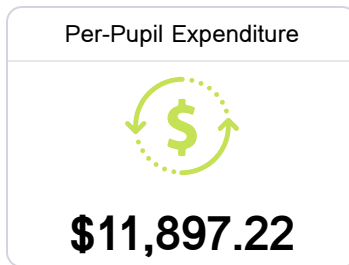

B Columbus High School

Columbus Municipal School District

 215 Hemlock Street
Columbus, MS 39702

 Marlon Andrews
AndrewsM@columbuscityschools.org

Due to the impact of COVID-19 on school closures in the 2019-20 school year and a waiver from the U.S. Department of Education, the Mississippi Department of Education (MDE) has no assessment and accountability data to report for the 2019-20 school year.