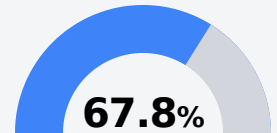

Teacher Data

78.6

Teachers

Experienced Teachers