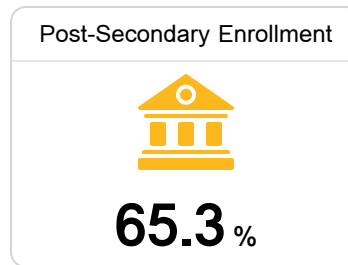

B Columbus High School

Columbus Municipal School District

 215 Hemlock Street
Columbus, MS 39702

 Marlon Andrews
AndrewsM@columbuscityschools.org

Due to the impact of COVID-19 on school closures in the 2019-20 school year and a waiver from the U.S. Department of Education, the Mississippi Department of Education (MDE) has no assessment and accountability data to report for the 2019-20 school year.