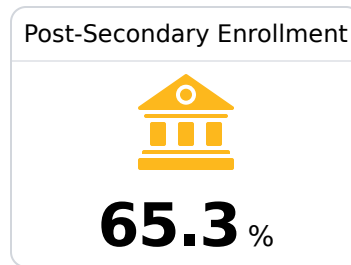

## **B** Columbus High School

Columbus Municipal School District

 215 Hemlock Street  
Columbus, MS 39702

 Marlon Andrews  
AndrewsM@columbuscityschools.org

Due to the impact of COVID-19 on school closures in the 2019-20 school year and a waiver from the U.S. Department of Education, the Mississippi Department of Education (MDE) has no assessment and accountability data to report for the 2019-20 school year.