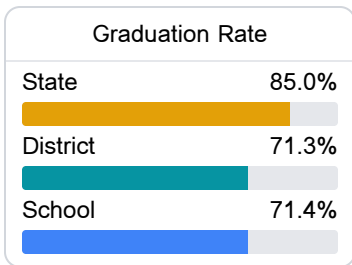

B Columbus High School

Columbus Municipal School District

 215 Hemlock Street
Columbus, MS 39702

 Marlon Andrews
AndrewsM@columbuscityschools.org

Due to the impact of COVID-19 on school closures in the 2019-20 school year and a waiver from the U.S. Department of Education, the Mississippi Department of Education (MDE) has no assessment and accountability data to report for the 2019-20 school year.