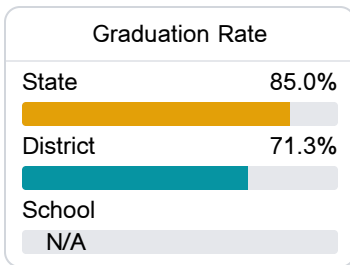

Stokes Beard Elementary School

Columbus Municipal School District

311 MARTIN LUTHER KING DR.
Columbus, MS 39701

Tanisha Jennings
jenningt@columbuscityschools.org

Due to the impact of COVID-19 on school closures in the 2019-20 school year and a waiver from the U.S. Department of Education, the Mississippi Department of Education (MDE) has no assessment and accountability data to report for the 2019-20 school year.