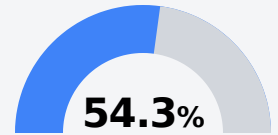

Teacher Data

27.4

Teachers

Experienced Teachers