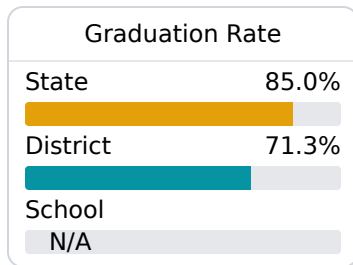

Stokes Beard Elementary School

Columbus Municipal School District

311 MARTIN LUTHER KING DR.
Columbus, MS 39701

Tanesha Jennings
jennings@columbuscityschools.org

Due to the impact of COVID-19 on school closures in the 2019-20 school year and a waiver from the U.S. Department of Education, the Mississippi Department of Education (MDE) has no assessment and accountability data to report for the 2019-20 school year.