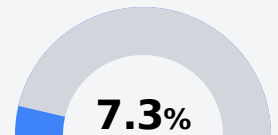

Provisional Teachers