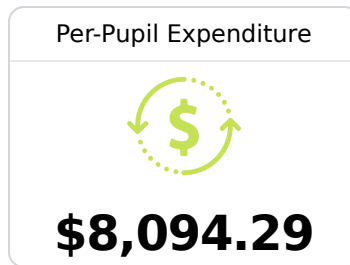

B New Hope Middle School

Lowndes County School District

3419 New Hope Road
Columbus, MS 39702

ERIC GUERRERO
eric.guerrero@lowndes.k12.ms.us

Due to the impact of COVID-19 on school closures in the 2019-20 school year and a waiver from the U.S. Department of Education, the Mississippi Department of Education (MDE) has no assessment and accountability data to report for the 2019-20 school year.

Graduation Rate	
State	85.0%
District	90.9%
School	N/A

Teacher Data

43.9

Teachers

86.7%

Experienced Teachers

0.0%

Provisional Teachers

98.7%

In-Field Teachers