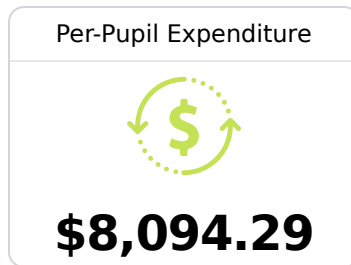

B New Hope Middle School

Lowndes County School District

3419 New Hope Road
Columbus, MS 39702

ERIC GUERRERO
eric.guerrero@lowndes.k12.ms.us

Due to the impact of COVID-19 on school closures in the 2019-20 school year and a waiver from the U.S. Department of Education, the Mississippi Department of Education (MDE) has no assessment and accountability data to report for the 2019-20 school year.

Graduation Rate	
State	85.0%
District	90.9%
School	N/A

Teacher Data

43.9

Teachers

86.7%

Experienced Teachers

0.0%

Provisional Teachers

98.7%

In-Field Teachers