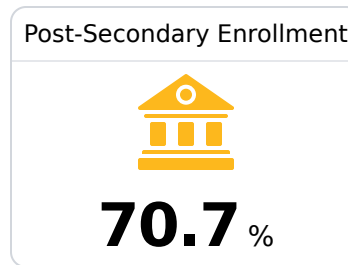

## **B** New Hope High School

Lowndes County School District

 2920 NEW HOPE ROAD  
Columbus, MS 39702

 Matthew Smith  
[matt.smith@lowndes.k12.ms.us](mailto:matt.smith@lowndes.k12.ms.us)

Due to the impact of COVID-19 on school closures in the 2019-20 school year and a waiver from the U.S. Department of Education, the Mississippi Department of Education (MDE) has no assessment and accountability data to report for the 2019-20 school year.