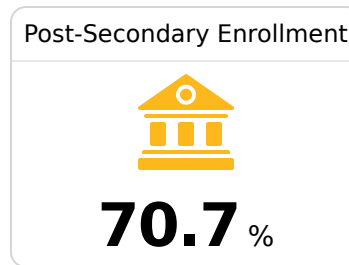

B New Hope High School Lowndes County School District

 2920 NEW HOPE ROAD
Columbus, MS 39702

 Matthew Smith
matt.smith@lowndes.k12.ms.us

Due to the impact of COVID-19 on school closures in the 2019-20 school year and a waiver from the U.S. Department of Education, the Mississippi Department of Education (MDE) has no assessment and accountability data to report for the 2019-20 school year.