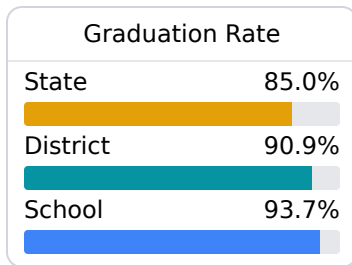

## **B** New Hope High School

Lowndes County School District

 2920 NEW HOPE ROAD  
Columbus, MS 39702

 Matthew Smith  
[matt.smith@lowndes.k12.ms.us](mailto:matt.smith@lowndes.k12.ms.us)

Due to the impact of COVID-19 on school closures in the 2019-20 school year and a waiver from the U.S. Department of Education, the Mississippi Department of Education (MDE) has no assessment and accountability data to report for the 2019-20 school year.