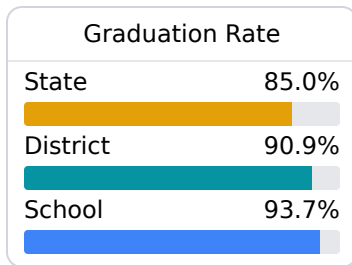

B New Hope High School Lowndes County School District

 2920 NEW HOPE ROAD
Columbus, MS 39702

 Matthew Smith
matt.smith@lowndes.k12.ms.us

Due to the impact of COVID-19 on school closures in the 2019-20 school year and a waiver from the U.S. Department of Education, the Mississippi Department of Education (MDE) has no assessment and accountability data to report for the 2019-20 school year.