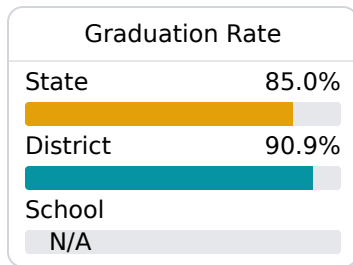

A New Hope Elementary School

Lowndes County School District

 199 ENLOW ROAD
Columbus, MS 39702

 ANGELA WILCOX
angela.wilcox@lowndes.k12.ms.us

Due to the impact of COVID-19 on school closures in the 2019-20 school year and a waiver from the U.S. Department of Education, the Mississippi Department of Education (MDE) has no assessment and accountability data to report for the 2019-20 school year.