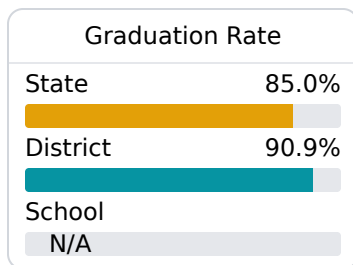

A New Hope Elementary School

Lowndes County School District

 199 ENLOW ROAD
Columbus, MS 39702

 ANGELA WILCOX
angela.wilcox@lowndes.k12.ms.us

Due to the impact of COVID-19 on school closures in the 2019-20 school year and a waiver from the U.S. Department of Education, the Mississippi Department of Education (MDE) has no assessment and accountability data to report for the 2019-20 school year.