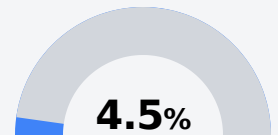

Provisional Teachers