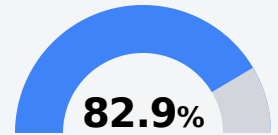

Teacher Data

24.2

Teachers

Experienced Teachers