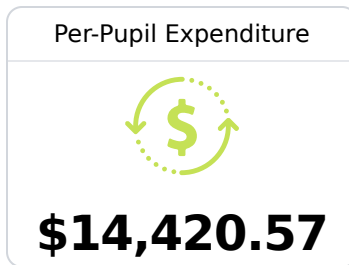

West Lowndes High School

Lowndes County School District

644 SOUTH FRONTAGE ROAD
Columbus, MS 39701

ANTONIO MAGEE
antonio.magee@lowndes.k12.ms.us

Due to the impact of COVID-19 on school closures in the 2019-20 school year and a waiver from the U.S. Department of Education, the Mississippi Department of Education (MDE) has no assessment and accountability data to report for the 2019-20 school year.