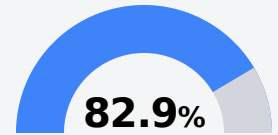

Teacher Data

24.2

Teachers

Experienced Teachers