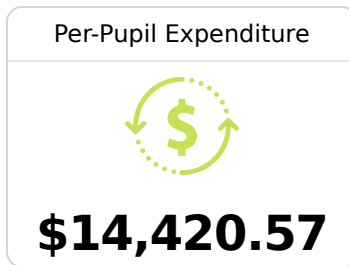

## West Lowndes High School

Lowndes County School District

644 SOUTH FRONTAGE ROAD  
Columbus, MS 39701

ANTONIO MAGEE  
antonio.magee@lowndes.k12.ms.us

Due to the impact of COVID-19 on school closures in the 2019-20 school year and a waiver from the U.S. Department of Education, the Mississippi Department of Education (MDE) has no assessment and accountability data to report for the 2019-20 school year.