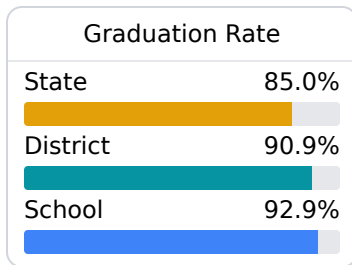

West Lowndes High School

Lowndes County School District

644 SOUTH FRONTAGE ROAD
Columbus, MS 39701

ANTONIO MAGEE
antonio.magee@lowndes.k12.ms.us

Due to the impact of COVID-19 on school closures in the 2019-20 school year and a waiver from the U.S. Department of Education, the Mississippi Department of Education (MDE) has no assessment and accountability data to report for the 2019-20 school year.