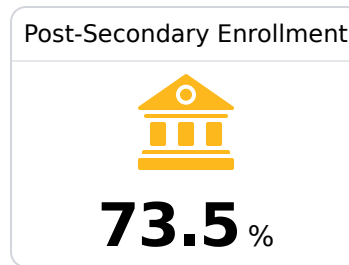

West Lowndes High School

Lowndes County School District

644 SOUTH FRONTAGE ROAD
Columbus, MS 39701

ANTONIO MAGEE
antonio.magee@lowndes.k12.ms.us

Due to the impact of COVID-19 on school closures in the 2019-20 school year and a waiver from the U.S. Department of Education, the Mississippi Department of Education (MDE) has no assessment and accountability data to report for the 2019-20 school year.