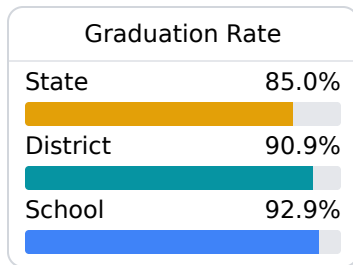

## West Lowndes High School

Lowndes County School District

644 SOUTH FRONTAGE ROAD  
Columbus, MS 39701

ANTONIO MAGEE  
antonio.magee@lowndes.k12.ms.us

Due to the impact of COVID-19 on school closures in the 2019-20 school year and a waiver from the U.S. Department of Education, the Mississippi Department of Education (MDE) has no assessment and accountability data to report for the 2019-20 school year.