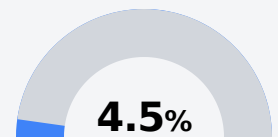

Provisional Teachers