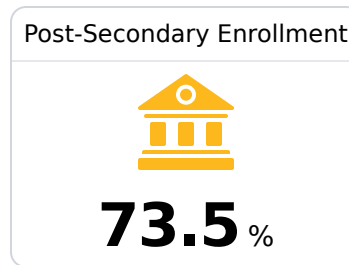

## West Lowndes High School

Lowndes County School District

644 SOUTH FRONTAGE ROAD  
Columbus, MS 39701

ANTONIO MAGEE  
antonio.magee@lowndes.k12.ms.us

Due to the impact of COVID-19 on school closures in the 2019-20 school year and a waiver from the U.S. Department of Education, the Mississippi Department of Education (MDE) has no assessment and accountability data to report for the 2019-20 school year.