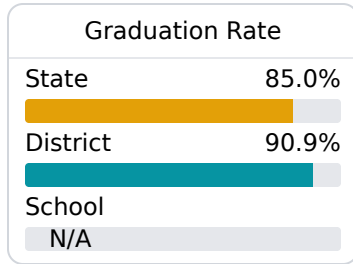

B Caledonia Middle School

Lowndes County School District

105 CONFEDERATE DRIVE
Caledonia, MS 39740

JEANNIE JERNIGAN
jeannie.jernigan@lowndes.k12.ms.us

Identified for **Additional Targeted Support and Improvement**

Due to the impact of COVID-19 on school closures in the 2019-20 school year and a waiver from the U.S. Department of Education, the Mississippi Department of Education (MDE) has no assessment and accountability data to report for the 2019-20 school year.

Teacher Data

33.7

Teachers

94.8%

Experienced Teachers

2.0%

Provisional Teachers

97.3%

In-Field Teachers