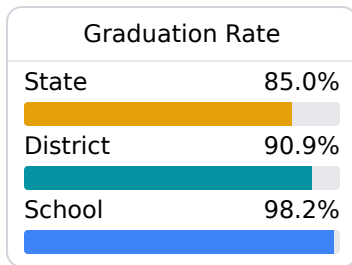

Golden Triangle Early College

Lowndes County School District

8731 South Frontage Road
Mayhew, MS 39753

Jill Savely
jsavely@eastms.edu

Due to the impact of COVID-19 on school closures in the 2019-20 school year and a waiver from the U.S. Department of Education, the Mississippi Department of Education (MDE) has no assessment and accountability data to report for the 2019-20 school year.