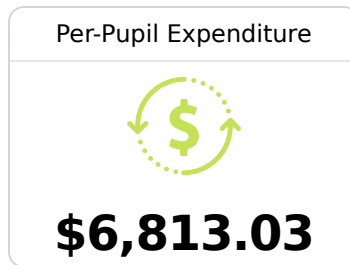

Golden Triangle Early College

Lowndes County School District

8731 South Frontage Road
Mayhew, MS 39753

Jill Savely
jsavely@eastms.edu

Due to the impact of COVID-19 on school closures in the 2019-20 school year and a waiver from the U.S. Department of Education, the Mississippi Department of Education (MDE) has no assessment and accountability data to report for the 2019-20 school year.

Graduation Rate	
State	85.0%
District	90.9%
School	98.2%