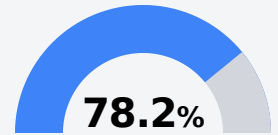

Teacher Data

7.3

Teachers

Experienced Teachers