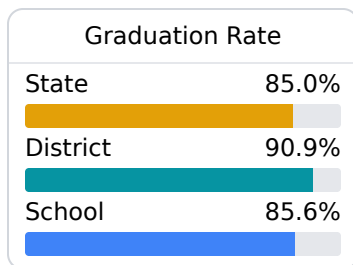

## B Caledonia High School

Lowndes County School District

 111 CONFEDERATE DRIVE  
Caledonia, MS 39740

 Gregory Elliott  
gregory.elliott@lowndes.k12.ms.us

Due to the impact of COVID-19 on school closures in the 2019-20 school year and a waiver from the U.S. Department of Education, the Mississippi Department of Education (MDE) has no assessment and accountability data to report for the 2019-20 school year.