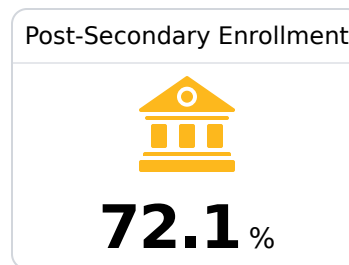

## B Caledonia High School

Lowndes County School District

 111 CONFEDERATE DRIVE  
Caledonia, MS 39740

 Gregory Elliott  
gregory.elliott@lowndes.k12.ms.us

Due to the impact of COVID-19 on school closures in the 2019-20 school year and a waiver from the U.S. Department of Education, the Mississippi Department of Education (MDE) has no assessment and accountability data to report for the 2019-20 school year.