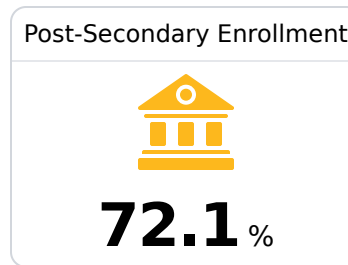

B Caledonia High School

Lowndes County School District

 111 CONFEDERATE DRIVE
Caledonia, MS 39740

 Gregory Elliott
gregory.elliott@lowndes.k12.ms.us

Due to the impact of COVID-19 on school closures in the 2019-20 school year and a waiver from the U.S. Department of Education, the Mississippi Department of Education (MDE) has no assessment and accountability data to report for the 2019-20 school year.