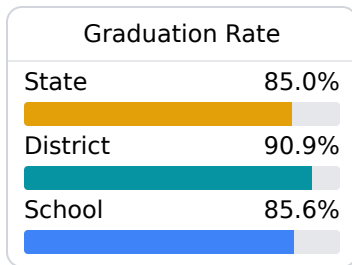

B Caledonia High School

Lowndes County School District

 111 CONFEDERATE DRIVE
Caledonia, MS 39740

 Gregory Elliott
gregory.elliott@lowndes.k12.ms.us

Due to the impact of COVID-19 on school closures in the 2019-20 school year and a waiver from the U.S. Department of Education, the Mississippi Department of Education (MDE) has no assessment and accountability data to report for the 2019-20 school year.