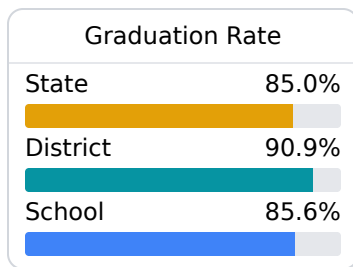

B Caledonia High School

Lowndes County School District

 111 CONFEDERATE DRIVE
Caledonia, MS 39740

 Gregory Elliott
gregory.elliott@lowndes.k12.ms.us

Due to the impact of COVID-19 on school closures in the 2019-20 school year and a waiver from the U.S. Department of Education, the Mississippi Department of Education (MDE) has no assessment and accountability data to report for the 2019-20 school year.