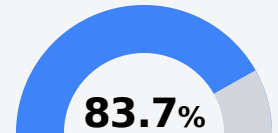

Teacher Data

37.6

Teachers

Experienced Teachers