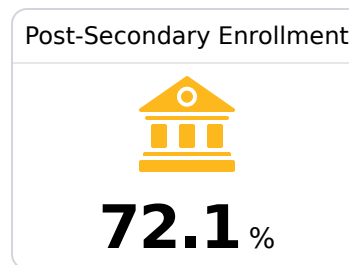

B Caledonia High School

Lowndes County School District

 111 CONFEDERATE DRIVE
Caledonia, MS 39740

 Gregory Elliott
gregory.elliott@lowndes.k12.ms.us

Due to the impact of COVID-19 on school closures in the 2019-20 school year and a waiver from the U.S. Department of Education, the Mississippi Department of Education (MDE) has no assessment and accountability data to report for the 2019-20 school year.