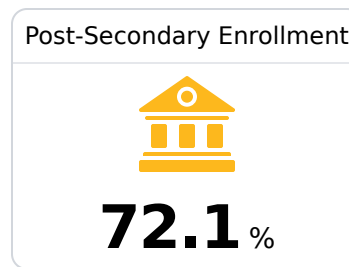

B Caledonia High School

Lowndes County School District

 111 CONFEDERATE DRIVE
Caledonia, MS 39740

 Gregory Elliott
gregory.elliott@lowndes.k12.ms.us

Due to the impact of COVID-19 on school closures in the 2019-20 school year and a waiver from the U.S. Department of Education, the Mississippi Department of Education (MDE) has no assessment and accountability data to report for the 2019-20 school year.