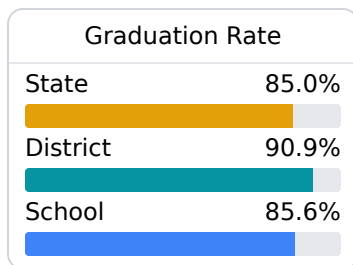

B Caledonia High School

Lowndes County School District

 111 CONFEDERATE DRIVE
Caledonia, MS 39740

 Gregory Elliott
gregory.elliott@lowndes.k12.ms.us

Due to the impact of COVID-19 on school closures in the 2019-20 school year and a waiver from the U.S. Department of Education, the Mississippi Department of Education (MDE) has no assessment and accountability data to report for the 2019-20 school year.