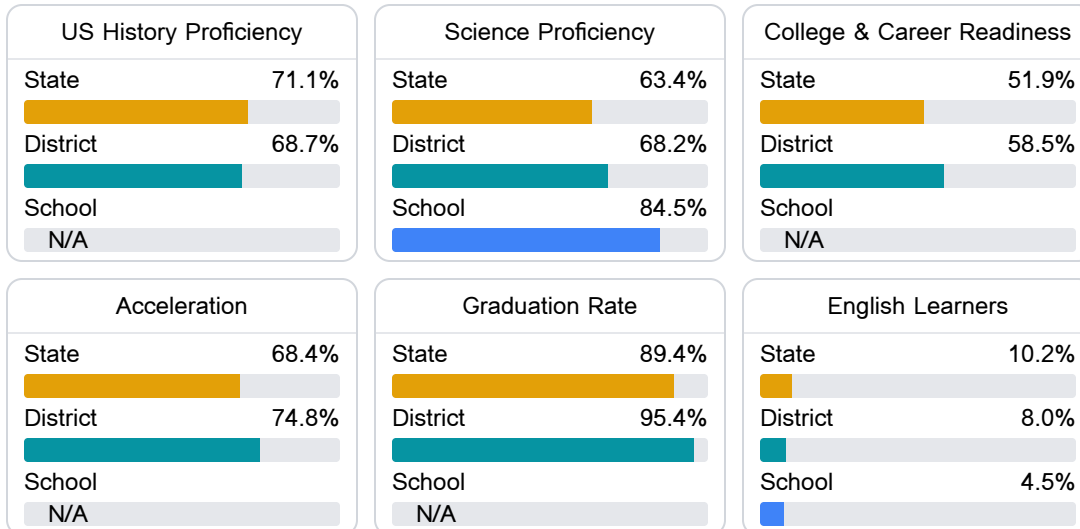

### School Accountability Grade Components

Mississippi's accountability system assigns "A" through "F" letter grades for schools and districts. Grades are based on student achievement, student growth, student participation in testing, and other academic measures.

#### Math

Measurements of student performance on the statewide math assessment.

#### English

Measurements of student performance on the statewide English language arts (ELA) assessment.

#### Other Measures

Other measurements of student performance that factor into the accountability grade.