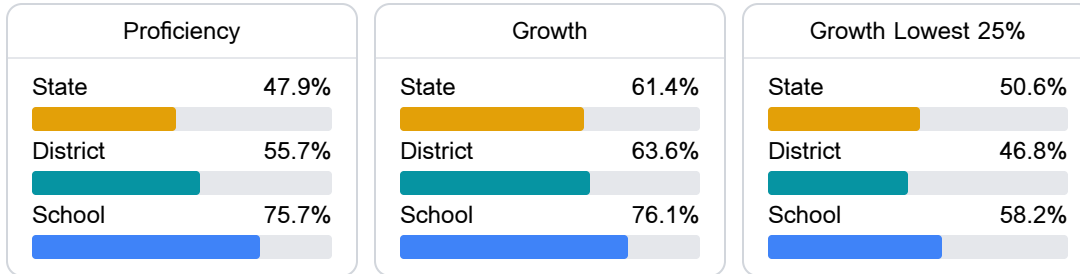

English

Measurements of student performance on the statewide English language arts (ELA) assessment.