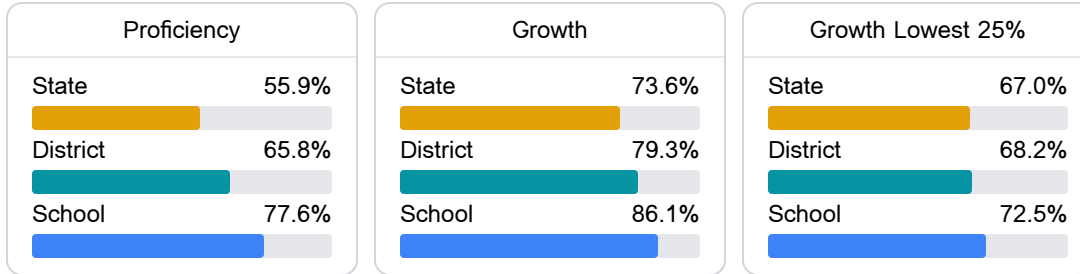

Caledonia Elementary School

Lowndes County School District

9509 Wolfe Rd
Caledonia, MS 39740

School Accountability Grade Components

Mississippi's accountability system assigns "A" through "F" letter grades for schools and districts. Grades are based on student achievement, student growth, student participation in testing, and other academic measures.

Math

Measurements of student performance on the statewide math assessment.