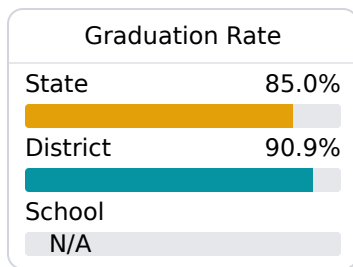

A Caledonia Elementary School

Lowndes County School District

 9509 Wolfe Road
Caledonia, MS 39740

 ROGER HILL
roger.hill@lowndes.k12.ms.us

Due to the impact of COVID-19 on school closures in the 2019-20 school year and a waiver from the U.S. Department of Education, the Mississippi Department of Education (MDE) has no assessment and accountability data to report for the 2019-20 school year.