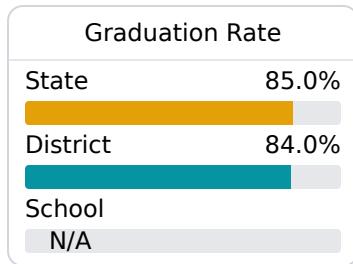

D Lipsey School Brookhaven School District

 412 DRURY LANE
Brookhaven, MS 39601

 Rita Robinson
rita.robinson@brookhavenschools.org

Identified for **Additional Targeted Support and Improvement**

Due to the impact of COVID-19 on school closures in the 2019-20 school year and a waiver from the U.S. Department of Education, the Mississippi Department of Education (MDE) has no assessment and accountability data to report for the 2019-20 school year.