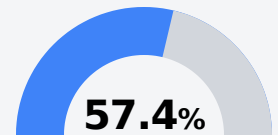

Teacher Data

27.9

Teachers

Experienced Teachers