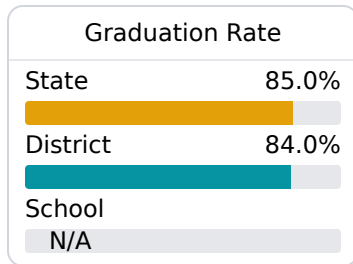

B Alexander Junior High School Brookhaven School District

713 BEAUREGARD STREET
Brookhaven, MS 39601

Patrick Hardy
patrick.hardy@brookhavenschools.org

Identified for **Additional Targeted Support and Improvement**

Due to the impact of COVID-19 on school closures in the 2019-20 school year and a waiver from the U.S. Department of Education, the Mississippi Department of Education (MDE) has no assessment and accountability data to report for the 2019-20 school year.

Teacher Data

27.7

Teachers

85.7%

Experienced Teachers

3.6%

Provisional Teachers

96.4%

In-Field Teachers