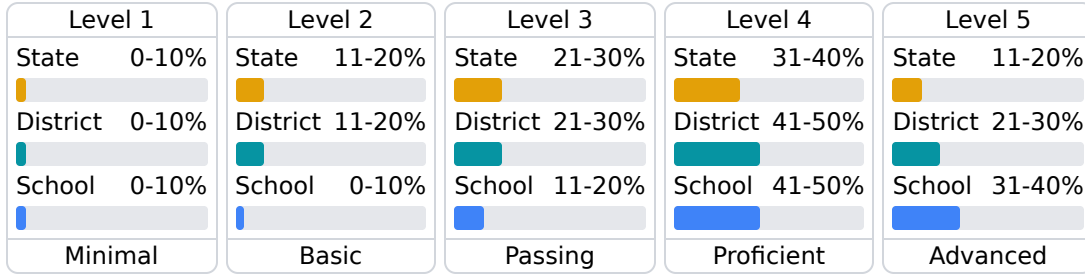

Math

Measurements of student performance on the statewide math assessment.

English

Measurements of student performance on the statewide English language arts (ELA) assessment.

Other Measures

Other measurements of student performance that factor into the accountability grade.

Teacher Data

49.6

Teachers

84.5%

Experienced Teachers

1.9%

Provisional Teachers

98.1%

In-Field Teachers

Detailed Assessment and Other Data

Student Performance

The following information shows each level of student performance on statewide assessments.

Math

English

Science

Student Assessment Participation