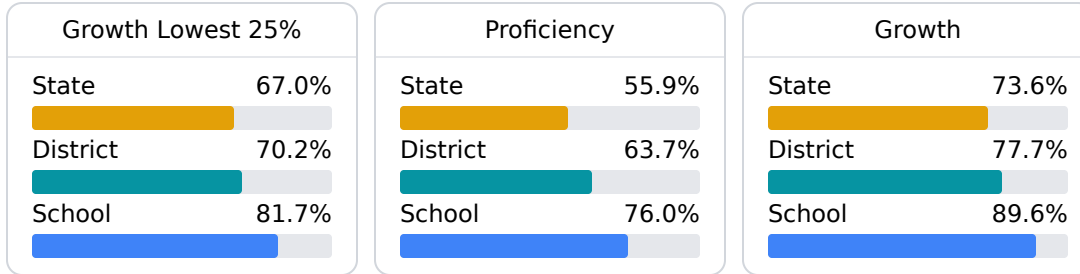

A West Lincoln School

Lincoln County School District

948 JACKSON LIBERTY DRIVE SW
Brookhaven, MS 39601

Andrew Redd
aredd@lincoln.k12.ms.us

School Accountability Grade Components

Mississippi's accountability system assigns "A" through "F" letter grades for schools and districts. Grades are based on student achievement, student growth, student participation in testing, and other academic measures.

Math

Measurements of student performance on the statewide math assessment.

English

Measurements of student performance on the statewide English language arts (ELA) assessment.

Other Measures

Other measurements of student performance that factor into the accountability grade.