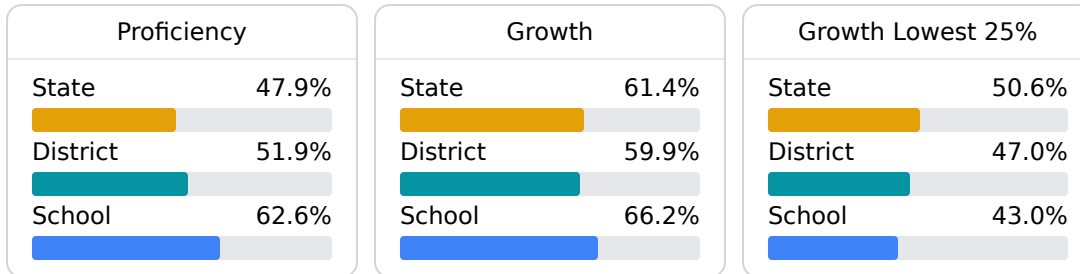

A West Lincoln School

Lincoln County School District

948 JACKSON LIBERTY DRIVE SW
Brookhaven, MS 39601

Andrew Redd
aredd@lincoln.k12.ms.us

School Accountability Grade Components

Mississippi's accountability system assigns "A" through "F" letter grades for schools and districts. Grades are based on student achievement, student growth, student participation in testing, and other academic measures.

Math

Measurements of student performance on the statewide math assessment.

English

Measurements of student performance on the statewide English language arts (ELA) assessment.

Other Measures

Other measurements of student performance that factor into the accountability grade.