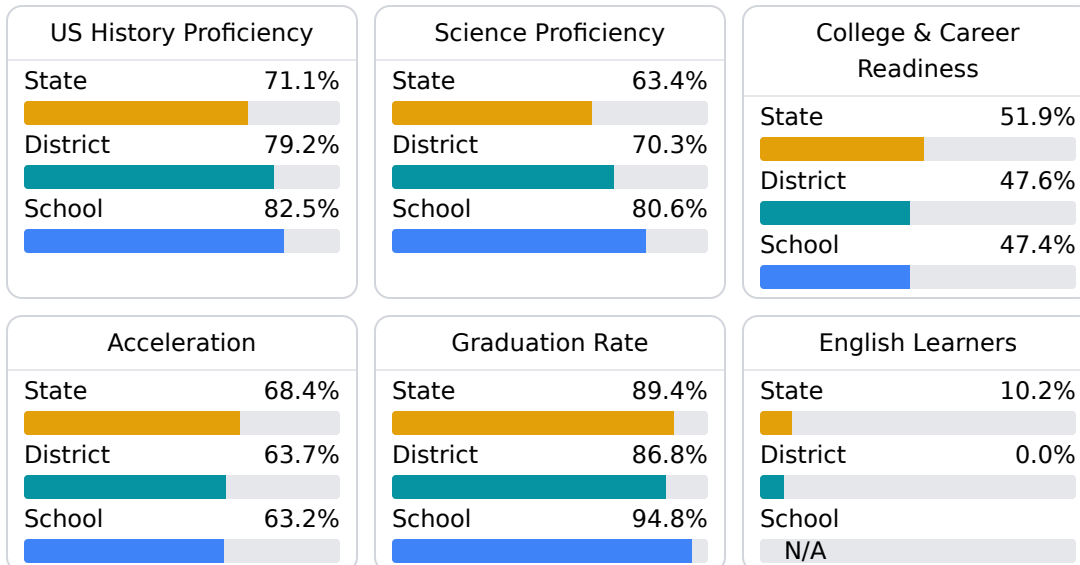

Math

Measurements of student performance on the statewide math assessment.

English

Measurements of student performance on the statewide English language arts (ELA) assessment.

Other Measures

Other measurements of student performance that factor into the accountability grade.

Teacher Data

49.6

Teachers

84.5%

Experienced Teachers

1.9%

Provisional Teachers

98.1%