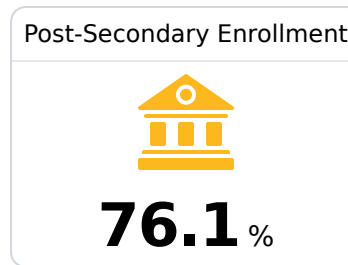

B West Lincoln School

Lincoln County School District

 948 JACKSON LIBERTY DRIVE SW
Brookhaven, MS 39601

 Andrew Redd
aredd@lincoln.k12.ms.us

Due to the impact of COVID-19 on school closures in the 2019-20 school year and a waiver from the U.S. Department of Education, the Mississippi Department of Education (MDE) has no assessment and accountability data to report for the 2019-20 school year.