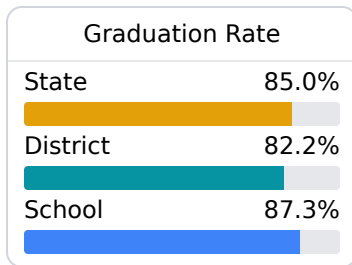

B West Lincoln School

Lincoln County School District

 948 JACKSON LIBERTY DRIVE SW
Brookhaven, MS 39601

 Andrew Redd
aredd@lincoln.k12.ms.us

Due to the impact of COVID-19 on school closures in the 2019-20 school year and a waiver from the U.S. Department of Education, the Mississippi Department of Education (MDE) has no assessment and accountability data to report for the 2019-20 school year.