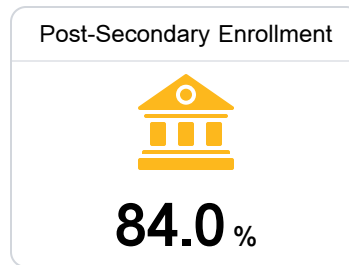

Lloyd Star School

Lincoln County School District

1880 HWY 550 NW
Brookhaven, MS 39601

JOSHUA LOFTON
seth.lofton@lincoln.k12.ms.us

Due to the impact of COVID-19 on school closures in the 2019-20 school year and a waiver from the U.S. Department of Education, the Mississippi Department of Education (MDE) has no assessment and accountability data to report for the 2019-20 school year.