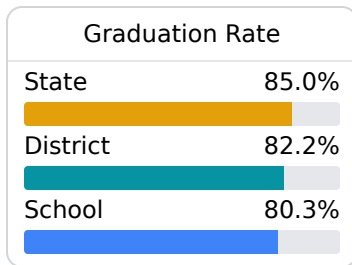

Loyd Star School

Lincoln County School District

1880 HWY 550 NW
Brookhaven, MS 39601

Seth Lofton
seth.lofton@lincoln.k12.ms.us

Due to the impact of COVID-19 on school closures in the 2019-20 school year and a waiver from the U.S. Department of Education, the Mississippi Department of Education (MDE) has no assessment and accountability data to report for the 2019-20 school year.