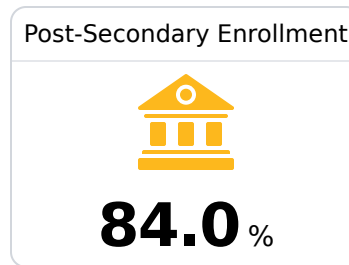

Loyd Star School

Lincoln County School District

1880 HWY 550 NW
Brookhaven, MS 39601

Seth Lofton
seth.lofton@lincoln.k12.ms.us

Due to the impact of COVID-19 on school closures in the 2019-20 school year and a waiver from the U.S. Department of Education, the Mississippi Department of Education (MDE) has no assessment and accountability data to report for the 2019-20 school year.