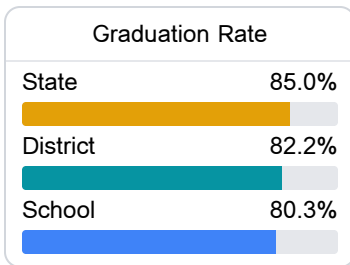

Lloyd Star School

Lincoln County School District

1880 HWY 550 NW
Brookhaven, MS 39601

JOSHUA LOFTON
seth.lofton@lincoln.k12.ms.us

Due to the impact of COVID-19 on school closures in the 2019-20 school year and a waiver from the U.S. Department of Education, the Mississippi Department of Education (MDE) has no assessment and accountability data to report for the 2019-20 school year.