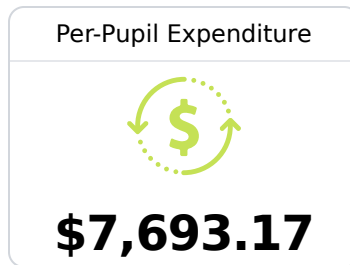

Enterprise School

Lincoln County School District

1601 HWY 583 SE
Brookhaven, MS 39601

TERRY BRISTER
terry.brister@lincoln.k12.ms.us

Due to the impact of COVID-19 on school closures in the 2019-20 school year and a waiver from the U.S. Department of Education, the Mississippi Department of Education (MDE) has no assessment and accountability data to report for the 2019-20 school year.