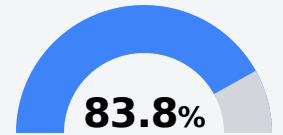

Teacher Data

51.8

Teachers

Experienced Teachers