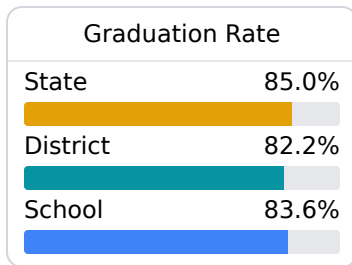

Enterprise School

Lincoln County School District

1601 HWY 583 SE
Brookhaven, MS 39601

TERRY BRISTER
terry.brister@lincoln.k12.ms.us

Due to the impact of COVID-19 on school closures in the 2019-20 school year and a waiver from the U.S. Department of Education, the Mississippi Department of Education (MDE) has no assessment and accountability data to report for the 2019-20 school year.