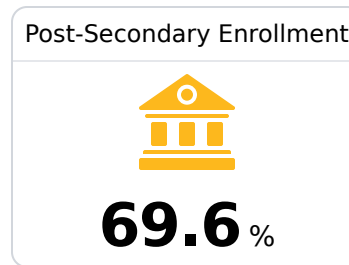

Enterprise School

Lincoln County School District

1601 HWY 583 SE
Brookhaven, MS 39601

TERRY BRISTER
terry.brister@lincoln.k12.ms.us

Due to the impact of COVID-19 on school closures in the 2019-20 school year and a waiver from the U.S. Department of Education, the Mississippi Department of Education (MDE) has no assessment and accountability data to report for the 2019-20 school year.