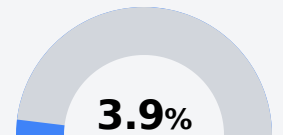

Provisional Teachers