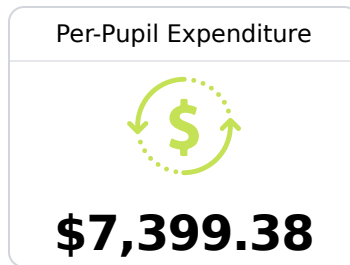

## **Bogue Chitto School** Lincoln County School District

 385 WEST MONTICELLO STREET  
Bogue Chitto, MS 39629

 Scott Merrell  
[scott.merrell@lincoln.k12.ms.us](mailto:scott.merrell@lincoln.k12.ms.us)

Due to the impact of COVID-19 on school closures in the 2019-20 school year and a waiver from the U.S. Department of Education, the Mississippi Department of Education (MDE) has no assessment and accountability data to report for the 2019-20 school year.