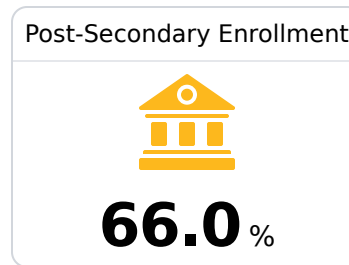

## **Bogue Chitto School** Lincoln County School District

 385 WEST MONTICELLO STREET  
Bogue Chitto, MS 39629

 Scott Merrell  
[scott.merrell@lincoln.k12.ms.us](mailto:scott.merrell@lincoln.k12.ms.us)

Due to the impact of COVID-19 on school closures in the 2019-20 school year and a waiver from the U.S. Department of Education, the Mississippi Department of Education (MDE) has no assessment and accountability data to report for the 2019-20 school year.