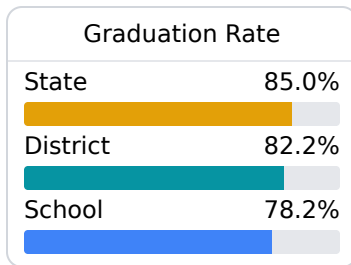

## **Bogue Chitto School** Lincoln County School District

 385 WEST MONTICELLO STREET  
Bogue Chitto, MS 39629

 Scott Merrell  
[scott.merrell@lincoln.k12.ms.us](mailto:scott.merrell@lincoln.k12.ms.us)

Due to the impact of COVID-19 on school closures in the 2019-20 school year and a waiver from the U.S. Department of Education, the Mississippi Department of Education (MDE) has no assessment and accountability data to report for the 2019-20 school year.