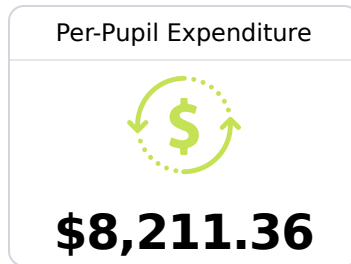

B Tupelo Middle School

Tupelo Public School District

 1009 Varsity Drive
Tupelo, MS 38801

 Mark T Enis
mtenis@tupeloschools.com

Identified for **Targeted Support and Improvement**

Due to the impact of COVID-19 on school closures in the 2019-20 school year and a waiver from the U.S. Department of Education, the Mississippi Department of Education (MDE) has no assessment and accountability data to report for the 2019-20 school year.