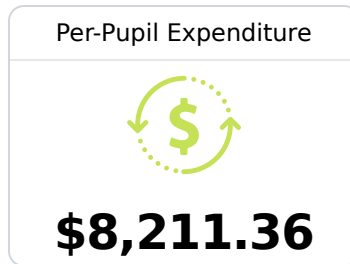

B Tupelo Middle School Tupelo Public School District

 1009 Varsity Drive
Tupelo, MS 38801

 Mark T Enis
mtenis@tupeloschools.com

Identified for **Targeted Support and Improvement**

Due to the impact of COVID-19 on school closures in the 2019-20 school year and a waiver from the U.S. Department of Education, the Mississippi Department of Education (MDE) has no assessment and accountability data to report for the 2019-20 school year.