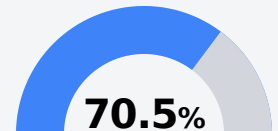

Teacher Data

65.5

Teachers

Experienced Teachers