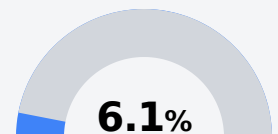

Provisional Teachers