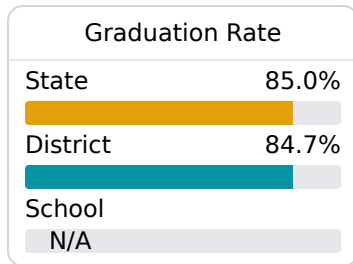

B Tupelo Middle School Tupelo Public School District

 1009 Varsity Drive
Tupelo, MS 38801

 Mark T Enis
mtenis@tupeloschools.com

Identified for **Targeted Support and Improvement**

Due to the impact of COVID-19 on school closures in the 2019-20 school year and a waiver from the U.S. Department of Education, the Mississippi Department of Education (MDE) has no assessment and accountability data to report for the 2019-20 school year.