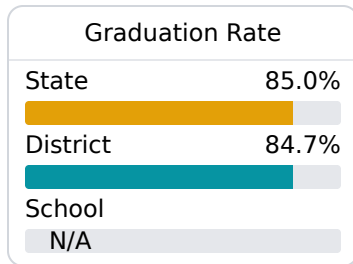

B Tupelo Middle School

Tupelo Public School District

 1009 Varsity Drive
Tupelo, MS 38801

 Mark T Enis
mtenis@tupeloschools.com

Identified for **Targeted Support and Improvement**

Due to the impact of COVID-19 on school closures in the 2019-20 school year and a waiver from the U.S. Department of Education, the Mississippi Department of Education (MDE) has no assessment and accountability data to report for the 2019-20 school year.