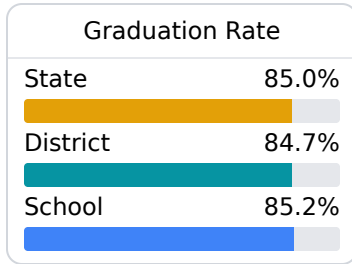

B Tupelo High School Tupelo Public School District

 4125 Golden Wave Drive
Tupelo, MS 38801

 Melissa S Thomas
mstomas@tupeloschools.com

Identified for **Additional Targeted Support and Improvement**

Due to the impact of COVID-19 on school closures in the 2019-20 school year and a waiver from the U.S. Department of Education, the Mississippi Department of Education (MDE) has no assessment and accountability data to report for the 2019-20 school year.