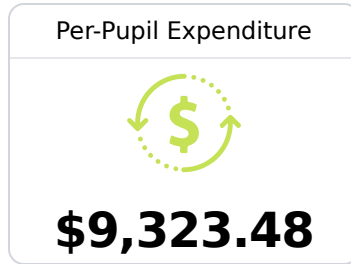

B Tupelo High School Tupelo Public School District

 4125 Golden Wave Drive
Tupelo, MS 38801

 Melissa S Thomas
mstomas@tupeloschools.com

Identified for **Additional Targeted Support and Improvement**

Due to the impact of COVID-19 on school closures in the 2019-20 school year and a waiver from the U.S. Department of Education, the Mississippi Department of Education (MDE) has no assessment and accountability data to report for the 2019-20 school year.