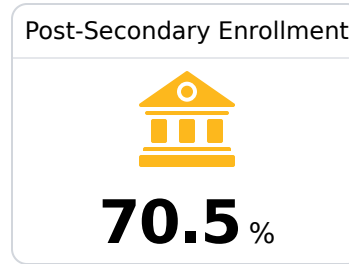

B Tupelo High School Tupelo Public School District

 4125 Golden Wave Drive
Tupelo, MS 38801

 Melissa S Thomas
mstomas@tupeloschools.com

Identified for **Additional Targeted Support and Improvement**

Due to the impact of COVID-19 on school closures in the 2019-20 school year and a waiver from the U.S. Department of Education, the Mississippi Department of Education (MDE) has no assessment and accountability data to report for the 2019-20 school year.