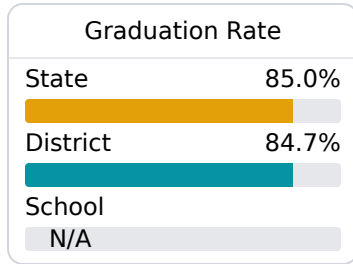

B Rankin Elementary School Tupelo Public School District

1908 Forrest Street
Tupelo, MS 38801

Heather L Cartwright
hcartwright@tupeloschools.com

Identified for **Additional Targeted Support and Improvement**

Due to the impact of COVID-19 on school closures in the 2019-20 school year and a waiver from the U.S. Department of Education, the Mississippi Department of Education (MDE) has no assessment and accountability data to report for the 2019-20 school year.

Teacher Data

26.8

Teachers

87.2%

Experienced Teachers

0.0%

Provisional Teachers

100.0%

In-Field Teachers