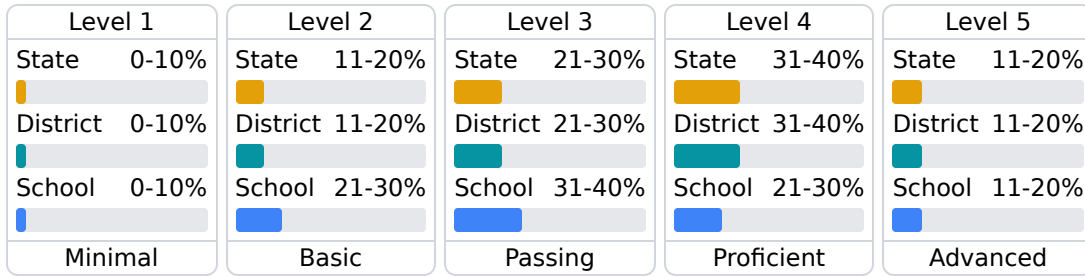

Detailed Assessment and Other Data

Student Performance

The following information shows each level of student performance on statewide assessments.

Math