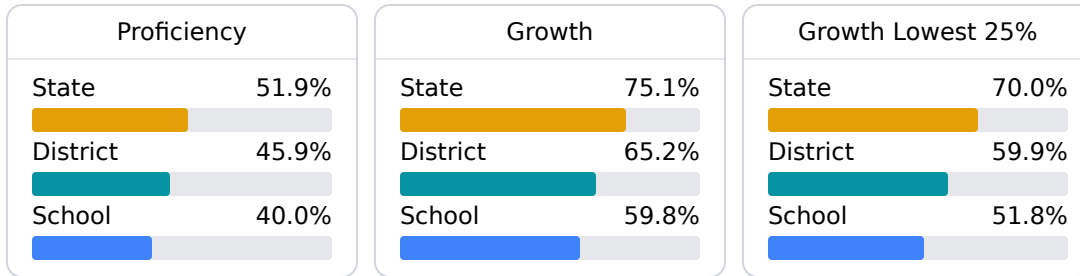

Nettleton Elementary School

Nettleton School District

170 Mullen Avenue
Nettleton, MS 38858

Angel Carr
acarr@nettleton.k12.ms.us

Identified for **Targeted Support and Improvement**

School Accountability Grade Components

Mississippi's accountability system assigns "A" through "F" letter grades for schools and districts. Grades are based on student achievement, student growth, student participation in testing, and other academic measures.

Math

Measurements of student performance on the statewide math assessment.

English

Measurements of student performance on the statewide English language arts (ELA) assessment.