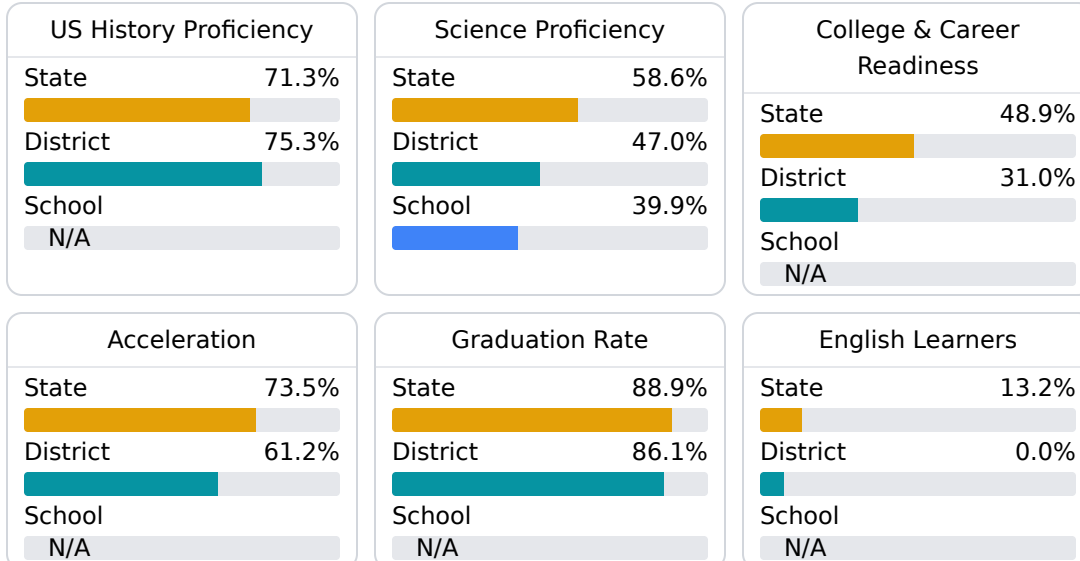

### School Accountability Grade Components

Mississippi's accountability system assigns "A" through "F" letter grades for schools and districts. Grades are based on student achievement, student growth, student participation in testing, and other academic measures.

#### Math

Measurements of student performance on the statewide math assessment.

#### English

Measurements of student performance on the statewide English language arts (ELA) assessment.

#### Other Measures

Other measurements of student performance that factor into the accountability grade.