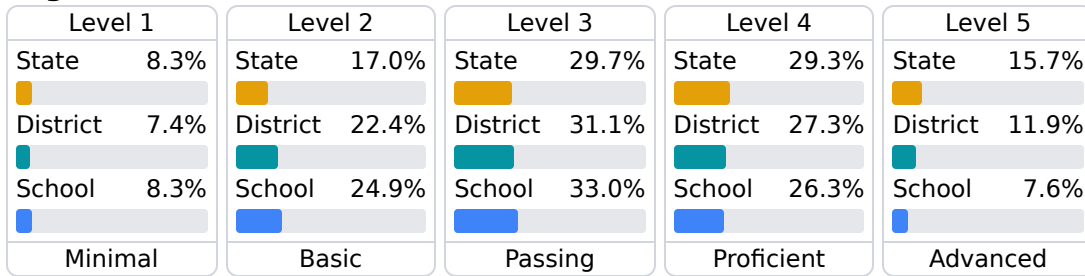

Detailed Assessment and Other Data

Student Performance

The following information shows each level of student performance on statewide assessments.

Math

English

Science

Student Assessment Participation

Discipline

Other Data

24.7%

Chronic Absenteeism

$9,237.77

Per-Pupil Expenditure