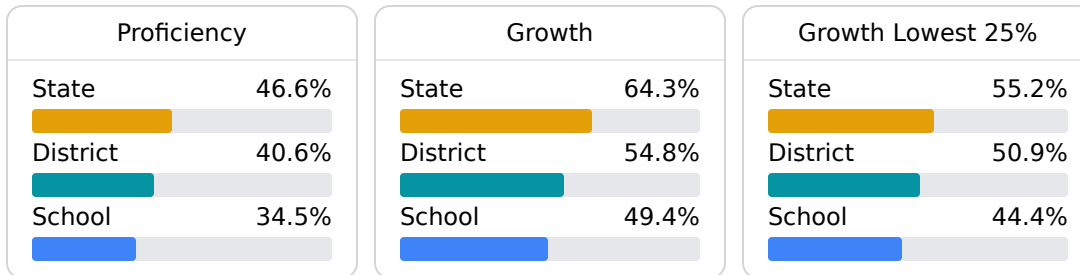

Other Measures

Other measurements of student performance that factor into the accountability grade.