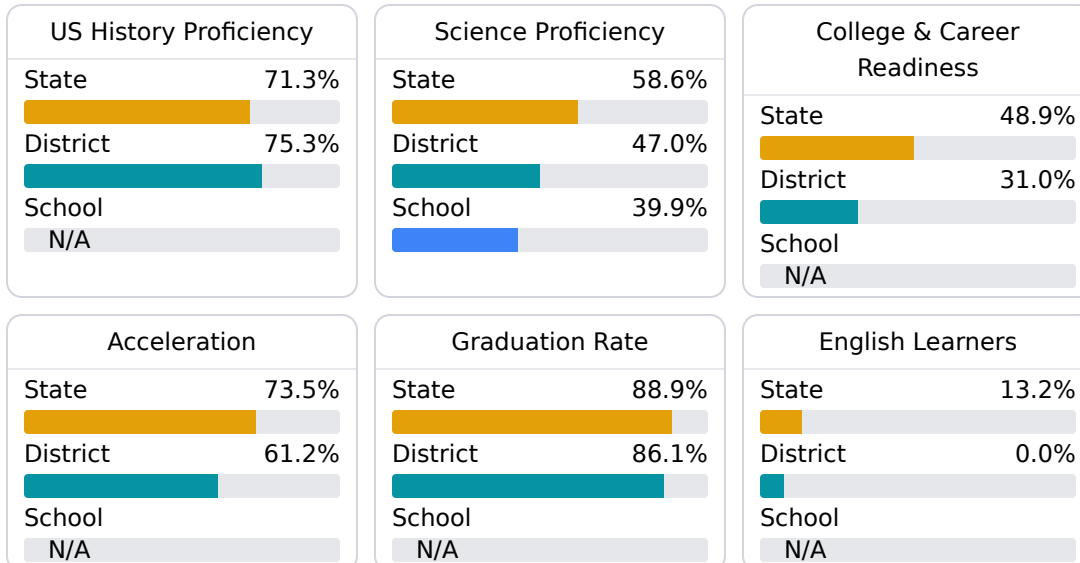

### School Accountability Grade Components

Mississippi's accountability system assigns "A" through "F" letter grades for schools and districts. Grades are based on student achievement, student growth, student participation in testing, and other academic measures.

#### Math

Measurements of student performance on the statewide math assessment.

#### English

Measurements of student performance on the statewide English language arts (ELA) assessment.

#### Other Measures

Other measurements of student performance that factor into the accountability grade.