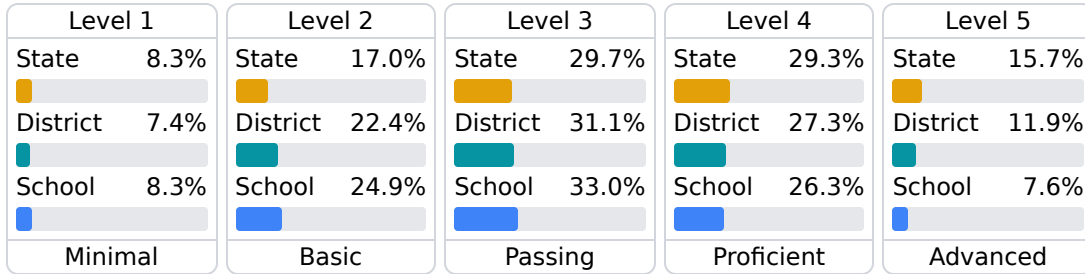

Detailed Assessment and Other Data

Student Performance

The following information shows each level of student performance on statewide assessments.

Math

English

Science

Student Assessment Participation

Discipline

Other Data

24.7%

Chronic Absenteeism

$9,237.77

Per-Pupil Expenditure