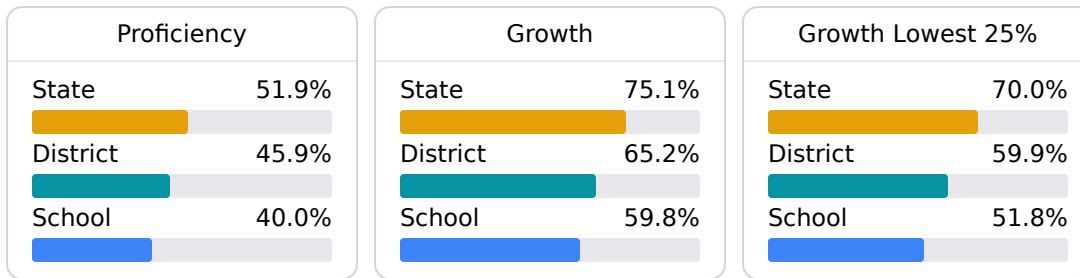

Nettleton Elementary School

Nettleton School District

170 Mullen Avenue
Nettleton, MS 38858

Angel Carr
acarr@nettleton.k12.ms.us

Identified for **Targeted Support and Improvement**

School Accountability Grade Components

Mississippi's accountability system assigns "A" through "F" letter grades for schools and districts. Grades are based on student achievement, student growth, student participation in testing, and other academic measures.

Math

Measurements of student performance on the statewide math assessment.

English

Measurements of student performance on the statewide English language arts (ELA) assessment.