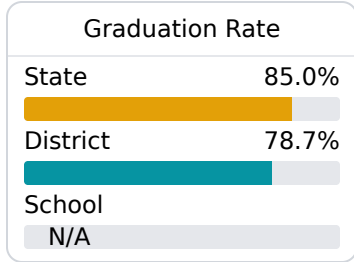

Nettleton Elementary School

Nettleton School District

179 Mullen Avenue
Nettleton, MS 38858

Angel Carr
acarr@nettleton.k12.ms.us

Identified for **Targeted Support and Improvement**

Due to the impact of COVID-19 on school closures in the 2019-20 school year and a waiver from the U.S. Department of Education, the Mississippi Department of Education (MDE) has no assessment and accountability data to report for the 2019-20 school year.