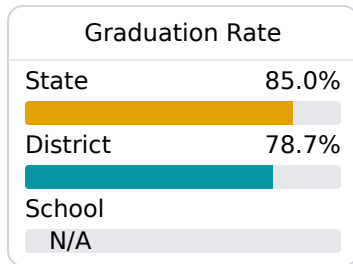

Nettleton Elementary School

Nettleton School District

179 Mullen Avenue
Nettleton, MS 38858

Angel Carr
acarr@nettleton.k12.ms.us

Identified for **Targeted Support and Improvement**

Due to the impact of COVID-19 on school closures in the 2019-20 school year and a waiver from the U.S. Department of Education, the Mississippi Department of Education (MDE) has no assessment and accountability data to report for the 2019-20 school year.