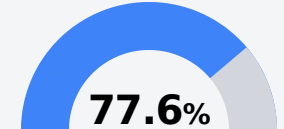

Teacher Data

19.6

Teachers

Experienced Teachers