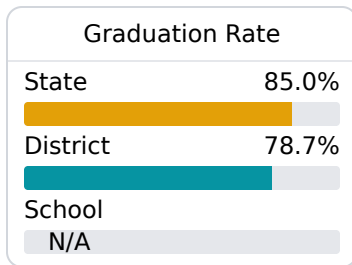

B Nettleton Primary School

Nettleton School District

 4386 Hwy 6 North
Nettleton, MS 38858

 Dawn Hairald
dhairald@nettleton.k12.ms.us

Due to the impact of COVID-19 on school closures in the 2019-20 school year and a waiver from the U.S. Department of Education, the Mississippi Department of Education (MDE) has no assessment and accountability data to report for the 2019-20 school year.