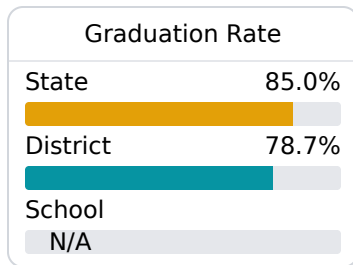

B Nettleton Primary School Nettleton School District

 4386 Hwy 6 North
Nettleton, MS 38858

 Dawn Hairald
dhairald@nettleton.k12.ms.us

Due to the impact of COVID-19 on school closures in the 2019-20 school year and a waiver from the U.S. Department of Education, the Mississippi Department of Education (MDE) has no assessment and accountability data to report for the 2019-20 school year.