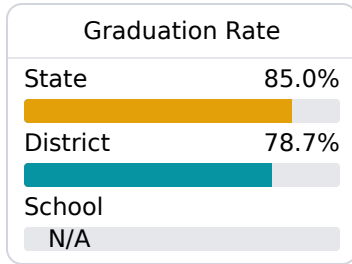

Nettleton Junior High School

Nettleton School District

179 Mullen Ave
Nettleton, MS 38858

Valeria Gladney
vgladney@nettleton.k12.ms.us

Identified for **Targeted Support and Improvement**

Due to the impact of COVID-19 on school closures in the 2019-20 school year and a waiver from the U.S. Department of Education, the Mississippi Department of Education (MDE) has no assessment and accountability data to report for the 2019-20 school year.