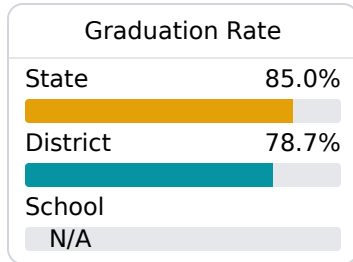

Nettleton Junior High School

Nettleton School District

 179 Mullen Ave
Nettleton, MS 38858

 Betsy Grubbs
bgrubbs@nettleton.k12.ms.us

Identified for **Targeted Support and Improvement**

Due to the impact of COVID-19 on school closures in the 2019-20 school year and a waiver from the U.S. Department of Education, the Mississippi Department of Education (MDE) has no assessment and accountability data to report for the 2019-20 school year.