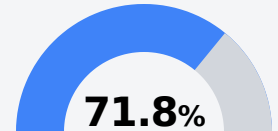

Teacher Data

14.9

Teachers

Experienced Teachers