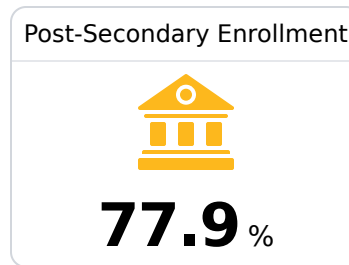

Nettleton High School

Nettleton School District

165 Mullen Avenue
Nettleton, MS 38858

Megan Garner
mgarner@nettleton.k12.ms.us

Due to the impact of COVID-19 on school closures in the 2019-20 school year and a waiver from the U.S. Department of Education, the Mississippi Department of Education (MDE) has no assessment and accountability data to report for the 2019-20 school year.