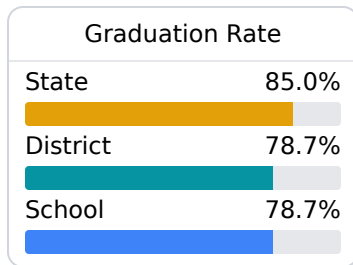

Nettleton High School

Nettleton School District

165 Mullen Avenue
Nettleton, MS 38858

Megan Garner
mgarner@nettleton.k12.ms.us

Due to the impact of COVID-19 on school closures in the 2019-20 school year and a waiver from the U.S. Department of Education, the Mississippi Department of Education (MDE) has no assessment and accountability data to report for the 2019-20 school year.