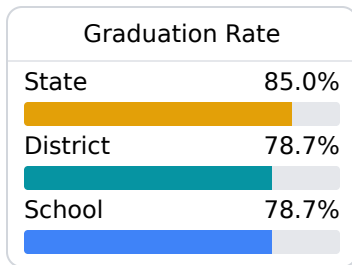

Nettleton High School

Nettleton School District

165 Mullen Avenue
Nettleton, MS 38858

Megan Garner
mgarner@nettleton.k12.ms.us

Due to the impact of COVID-19 on school closures in the 2019-20 school year and a waiver from the U.S. Department of Education, the Mississippi Department of Education (MDE) has no assessment and accountability data to report for the 2019-20 school year.