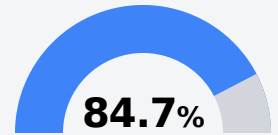

Teacher Data

44.8

Teachers

Experienced Teachers