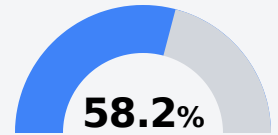

Teacher Data

32.3

Teachers

Experienced Teachers