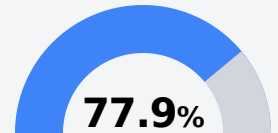

Teacher Data

20.4

Teachers

Experienced Teachers