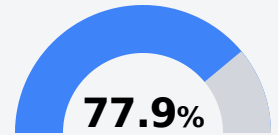

Teacher Data

20.4

Teachers

Experienced Teachers