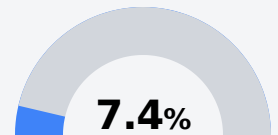

Graduation Rate	
State	85.0%
District	84.2%
School	N/A

Teacher Data

20.4

Teachers

Experienced Teachers

Provisional Teachers

In-Field Teachers