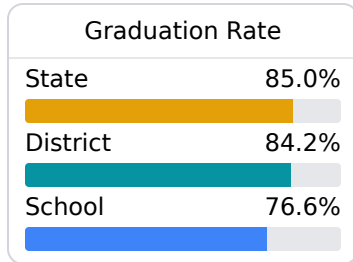

F Shannon High School

Lee County School District

 218 CHERRY ST.
Shannon, MS 38868

 Dr. Jason Arledge
jason.arledge@leecountyschools.us

Identified for **Targeted Support and Improvement**

Due to the impact of COVID-19 on school closures in the 2019-20 school year and a waiver from the U.S. Department of Education, the Mississippi Department of Education (MDE) has no assessment and accountability data to report for the 2019-20 school year.