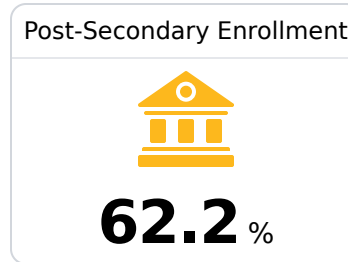

F Shannon High School

Lee County School District

 218 CHERRY ST.
Shannon, MS 38868

 Dr. Jason Arledge
jason.arledge@leecountyschools.us

Identified for **Targeted Support and Improvement**

Due to the impact of COVID-19 on school closures in the 2019-20 school year and a waiver from the U.S. Department of Education, the Mississippi Department of Education (MDE) has no assessment and accountability data to report for the 2019-20 school year.