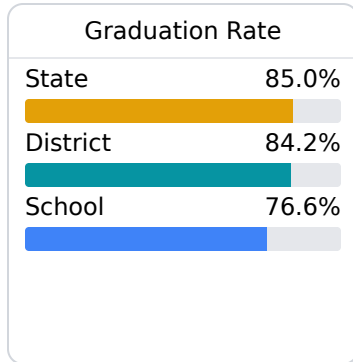

F Shannon High School Lee County School District

 218 CHERRY ST.
Shannon, MS 38868

 Jason Arledge
jason.arledge@leecountyschools.us

Identified for **Targeted Support and Improvement**

Due to the impact of COVID-19 on school closures in the 2019-20 school year and a waiver from the U.S. Department of Education, the Mississippi Department of Education (MDE) has no assessment and accountability data to report for the 2019-20 school year.