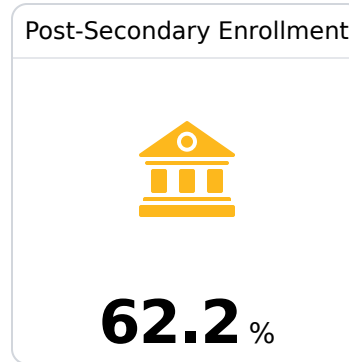

F Shannon High School Lee County School District

 218 CHERRY ST.
Shannon, MS 38868

 Jason Arledge
jason.arledge@leecountyschools.us

Identified for **Targeted Support and Improvement**

Due to the impact of COVID-19 on school closures in the 2019-20 school year and a waiver from the U.S. Department of Education, the Mississippi Department of Education (MDE) has no assessment and accountability data to report for the 2019-20 school year.