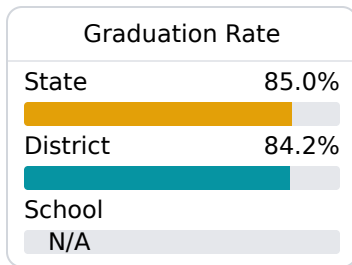

Shannon Middle School

Lee County School District

232 Cherry Street
Shannon, MS 38868

Barry Woods
barry.woods@leecountyschools.us

Due to the impact of COVID-19 on school closures in the 2019-20 school year and a waiver from the U.S. Department of Education, the Mississippi Department of Education (MDE) has no assessment and accountability data to report for the 2019-20 school year.