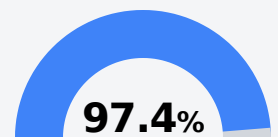

Graduation Rate	
State	85.0%
District	84.2%
School	N/A

Teacher Data

21.0

Teachers

Experienced Teachers

Provisional Teachers

In-Field Teachers