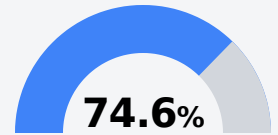

Teacher Data

21.0

Teachers

Experienced Teachers