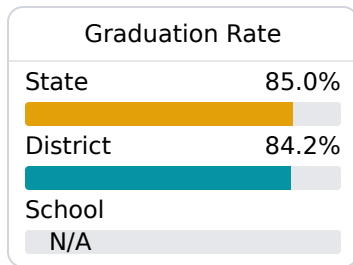

Shannon Middle School

Lee County School District

232 Cherry Street
Shannon, MS 38868

Barry Woods
barry.woods@leecountyschools.us

Due to the impact of COVID-19 on school closures in the 2019-20 school year and a waiver from the U.S. Department of Education, the Mississippi Department of Education (MDE) has no assessment and accountability data to report for the 2019-20 school year.