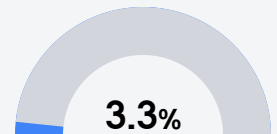

Provisional Teachers