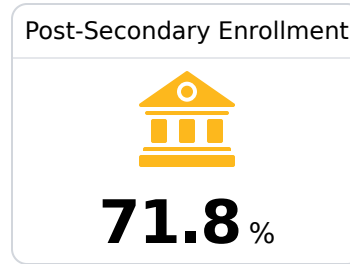

Salttilo High School

Lee County School District

146 TIGER DR.
Salttilo, MS 38866

Casey Dye
casey.dye@leecountyschools.us

Identified for **Targeted Support and Improvement**

Due to the impact of COVID-19 on school closures in the 2019-20 school year and a waiver from the U.S. Department of Education, the Mississippi Department of Education (MDE) has no assessment and accountability data to report for the 2019-20 school year.