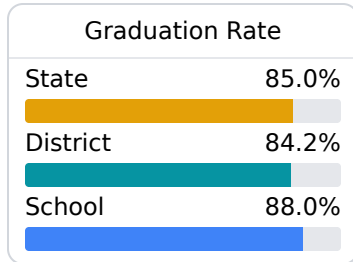

Saltillo High School Lee County School District

 146 TIGER DR.
Saltillo, MS 38866

 Casey Dye
casey.dye@leecountyschools.us

Identified for **Targeted Support and Improvement**

Due to the impact of COVID-19 on school closures in the 2019-20 school year and a waiver from the U.S. Department of Education, the Mississippi Department of Education (MDE) has no assessment and accountability data to report for the 2019-20 school year.