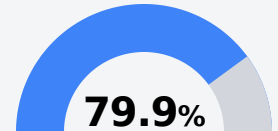

Teacher Data

57.5

Teachers

Experienced Teachers