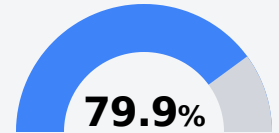

Teacher Data

57.5

Teachers

Experienced Teachers