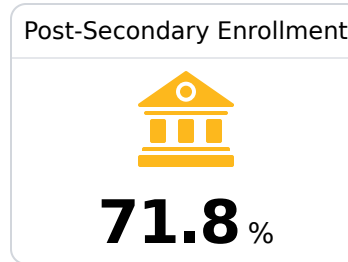

Saltillo High School Lee County School District

 146 TIGER DR.
Saltillo, MS 38866

 Casey Dye
casey.dye@leecountyschools.us

Identified for **Targeted Support and Improvement**

Due to the impact of COVID-19 on school closures in the 2019-20 school year and a waiver from the U.S. Department of Education, the Mississippi Department of Education (MDE) has no assessment and accountability data to report for the 2019-20 school year.