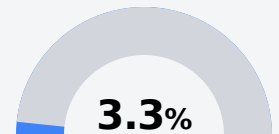

Provisional Teachers