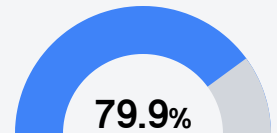

Teacher Data

57.5

Teachers

Experienced Teachers