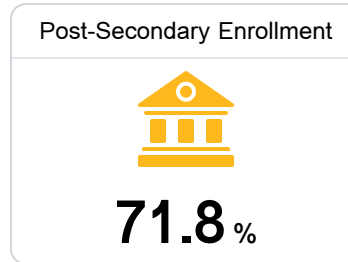

Salttilo High School

Lee County School District

146 TIGER DR.
Salttilo, MS 38866

Casey Dye
casey.dye@leecountyschools.us

Identified for **Targeted Support and Improvement**

Due to the impact of COVID-19 on school closures in the 2019-20 school year and a waiver from the U.S. Department of Education, the Mississippi Department of Education (MDE) has no assessment and accountability data to report for the 2019-20 school year.