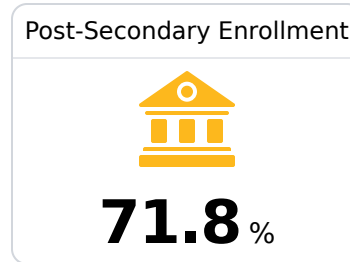

Saltillo High School Lee County School District

 146 TIGER DR.
Saltillo, MS 38866

 Casey Dye
casey.dye@leecountyschools.us

Identified for **Targeted Support and Improvement**

Due to the impact of COVID-19 on school closures in the 2019-20 school year and a waiver from the U.S. Department of Education, the Mississippi Department of Education (MDE) has no assessment and accountability data to report for the 2019-20 school year.