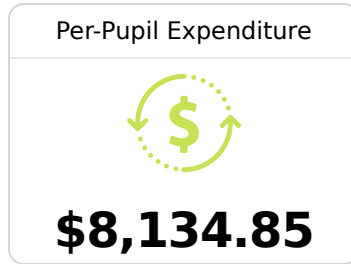

Salttilo High School

Lee County School District

146 TIGER DR.
Salttilo, MS 38866

Casey Dye
casey.dye@leecountyschools.us

Identified for **Targeted Support and Improvement**

Due to the impact of COVID-19 on school closures in the 2019-20 school year and a waiver from the U.S. Department of Education, the Mississippi Department of Education (MDE) has no assessment and accountability data to report for the 2019-20 school year.