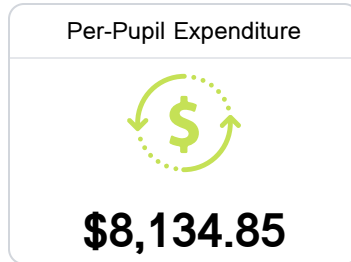

Salttilo High School

Lee County School District

146 TIGER DR.
Salttilo, MS 38866

Casey Dye
casey.dye@leecountyschools.us

Identified for **Targeted Support and Improvement**

Due to the impact of COVID-19 on school closures in the 2019-20 school year and a waiver from the U.S. Department of Education, the Mississippi Department of Education (MDE) has no assessment and accountability data to report for the 2019-20 school year.