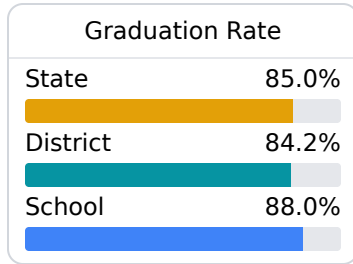

Salttilo High School

Lee County School District

146 TIGER DR.
Salttilo, MS 38866

Casey Dye
casey.dye@leecountyschools.us

Identified for **Targeted Support and Improvement**

Due to the impact of COVID-19 on school closures in the 2019-20 school year and a waiver from the U.S. Department of Education, the Mississippi Department of Education (MDE) has no assessment and accountability data to report for the 2019-20 school year.