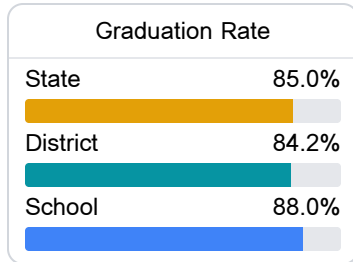

Salttilo High School

Lee County School District

146 TIGER DR.
Salttilo, MS 38866

Casey Dye
casey.dye@leecountyschools.us

Identified for **Targeted Support and Improvement**

Due to the impact of COVID-19 on school closures in the 2019-20 school year and a waiver from the U.S. Department of Education, the Mississippi Department of Education (MDE) has no assessment and accountability data to report for the 2019-20 school year.