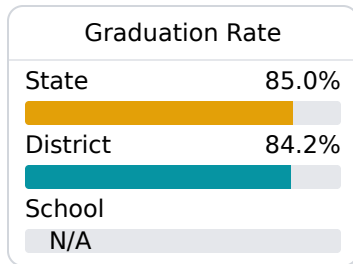

School Report Card 2019 - 2020

For more detailed information, please visit <https://msrc.mdek12.org>.

B Saltillo Elementary School Lee County School District

424 South 3rd Street
Saltillo, MS 38866

Belinda McKinion
belinda.mckinion@leecountyschools.us

Identified for **Additional Targeted Support and Improvement**

Due to the impact of COVID-19 on school closures in the 2019-20 school year and a waiver from the U.S. Department of Education, the Mississippi Department of Education (MDE) has no assessment and accountability data to report for the 2019-20 school year.

Teacher Data

49.8

Teachers

88.3%

Experienced Teachers

0.0%

Provisional Teachers

100.0%

In-Field Teachers