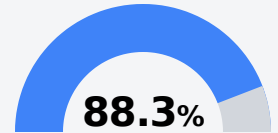

Teacher Data

49.8

Teachers

Experienced Teachers