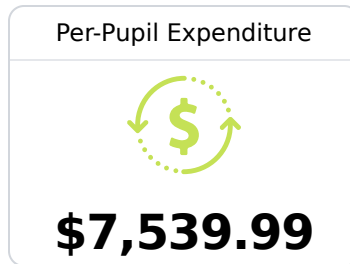

School Report Card 2019 - 2020

For more detailed information, please visit <https://msrc.mdek12.org>.

B Saltillo Elementary School Lee County School District

424 South 3rd Street
Saltillo, MS 38866

Belinda McKinion
belinda.mckinion@leecountyschools.us

Identified for **Additional Targeted Support and Improvement**

Due to the impact of COVID-19 on school closures in the 2019-20 school year and a waiver from the U.S. Department of Education, the Mississippi Department of Education (MDE) has no assessment and accountability data to report for the 2019-20 school year.

Teacher Data

49.8

Teachers

88.3%

Experienced Teachers

0.0%

Provisional Teachers

100.0%

In-Field Teachers