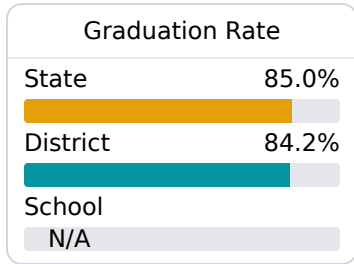

B Saltillo Elementary School

Lee County School District

424 South 3rd Street
Saltillo, MS 38866

Belinda McKinion
belinda.mckinion@leecountyschools.us

Identified for **Additional Targeted Support and Improvement**

Due to the impact of COVID-19 on school closures in the 2019-20 school year and a waiver from the U.S. Department of Education, the Mississippi Department of Education (MDE) has no assessment and accountability data to report for the 2019-20 school year.

Teacher Data

49.8

Teachers

Experienced Teachers

Provisional Teachers

In-Field Teachers