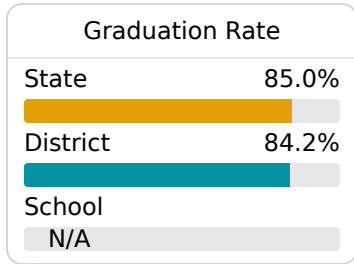

School Report Card 2019 - 2020

For more detailed information, please visit <https://msrc.mdek12.org>.

B Saltillo Elementary School Lee County School District

424 South 3rd Street
Saltillo, MS 38866

Belinda McKinion
belinda.mckinion@leecountyschools.us

Identified for **Additional Targeted Support and Improvement**

Due to the impact of COVID-19 on school closures in the 2019-20 school year and a waiver from the U.S. Department of Education, the Mississippi Department of Education (MDE) has no assessment and accountability data to report for the 2019-20 school year.