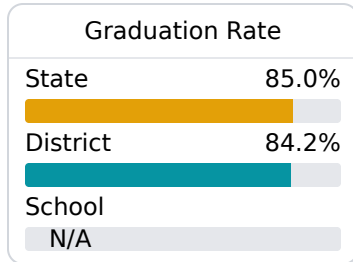

School Report Card 2019 - 2020

For more detailed information, please visit <https://msrc.mdek12.org>.

F Plantersville Middle School Lee County School District

2657 MAIN ST.
Plantersville, MS 38862

Dr. Lindsay Brett
lindsay.brett@leecountyschools.us

Identified for **Additional Targeted Support and Improvement**

Due to the impact of COVID-19 on school closures in the 2019-20 school year and a waiver from the U.S. Department of Education, the Mississippi Department of Education (MDE) has no assessment and accountability data to report for the 2019-20 school year.

Teacher Data

24.1

Teachers

88.2%

Experienced Teachers

8.3%

Provisional Teachers

100.0%

In-Field Teachers