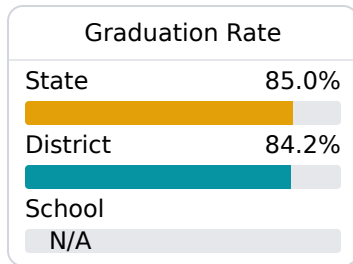

F Plantersville Middle School

Lee County School District

2657 MAIN ST.
Plantersville, MS 38862

Dr. Lindsay Brett
lindsay.brett@leecountyschools.us

Identified for **Additional Targeted Support and Improvement**

Due to the impact of COVID-19 on school closures in the 2019-20 school year and a waiver from the U.S. Department of Education, the Mississippi Department of Education (MDE) has no assessment and accountability data to report for the 2019-20 school year.

Teacher Data

24.1

Teachers

88.2%

Experienced Teachers

8.3%

Provisional Teachers

100.0%

In-Field Teachers