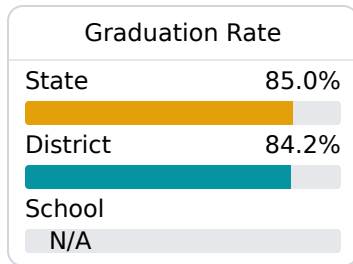

School Report Card 2019 - 2020

For more detailed information, please visit <https://msrc.mdek12.org>.

F Plantersville Middle School Lee County School District

2657 MAIN ST.
Plantersville, MS 38862

Dr. Lindsay Brett
lindsay.brett@leecountyschools.us

Identified for **Additional Targeted Support and Improvement**

Due to the impact of COVID-19 on school closures in the 2019-20 school year and a waiver from the U.S. Department of Education, the Mississippi Department of Education (MDE) has no assessment and accountability data to report for the 2019-20 school year.

Teacher Data

24.1

Teachers

88.2%

Experienced Teachers

8.3%

Provisional Teachers

100.0%

In-Field Teachers