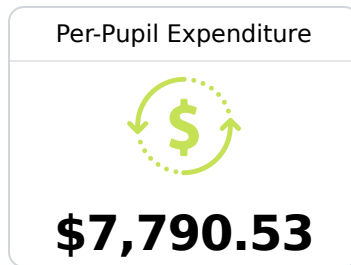

Mooreville Elementary School

Lee County School District

967 C.R. 1409
Mooreville, MS 38857

Dr. Meghan Cates
meghan.cates@leecountyschools.us

Due to the impact of COVID-19 on school closures in the 2019-20 school year and a waiver from the U.S. Department of Education, the Mississippi Department of Education (MDE) has no assessment and accountability data to report for the 2019-20 school year.

Graduation Rate	
State	85.0%
District	84.2%
School	N/A

Teacher Data

46.8

Teachers

82.9%

Experienced Teachers

0.0%

Provisional Teachers

100.0%

In-Field Teachers