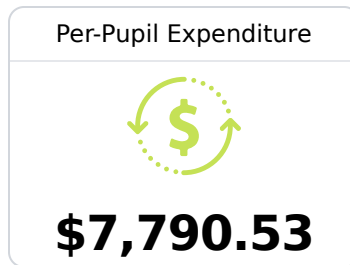

Mooreville Elementary School

Lee County School District

967 C.R. 1409
Mooreville, MS 38857

Dr. Meghan Cates
meghan.cates@leecountyschools.us

Due to the impact of COVID-19 on school closures in the 2019-20 school year and a waiver from the U.S. Department of Education, the Mississippi Department of Education (MDE) has no assessment and accountability data to report for the 2019-20 school year.

Graduation Rate	
State	85.0%
District	84.2%
School	N/A

Teacher Data

46.8

Teachers

82.9%

Experienced Teachers

0.0%

Provisional Teachers

100.0%

In-Field Teachers