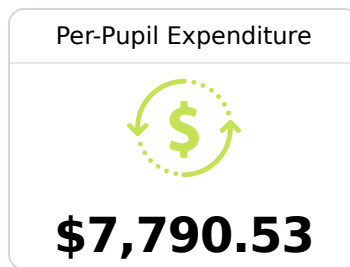

Mooreville Elementary School

Lee County School District

967 C.R. 1409
Mooreville, MS 38857

Dr. Meghan Cates
meghan.cates@leecountyschools.us

Due to the impact of COVID-19 on school closures in the 2019-20 school year and a waiver from the U.S. Department of Education, the Mississippi Department of Education (MDE) has no assessment and accountability data to report for the 2019-20 school year.

Graduation Rate	
State	85.0%
District	84.2%
School	N/A

Teacher Data

46.8

Teachers

82.9%

Experienced Teachers

0.0%

Provisional Teachers

100.0%

In-Field Teachers