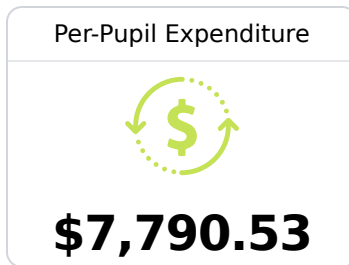

Mooreville Elementary School

Lee County School District

967 C.R. 1409
Mooreville, MS 38857

Dr. Meghan Cates
meghan.cates@leecountyschools.us

Due to the impact of COVID-19 on school closures in the 2019-20 school year and a waiver from the U.S. Department of Education, the Mississippi Department of Education (MDE) has no assessment and accountability data to report for the 2019-20 school year.

Graduation Rate	
State	85.0%
District	84.2%
School	N/A

Teacher Data

46.8

Teachers

82.9%

Experienced Teachers

0.0%

Provisional Teachers

100.0%

In-Field Teachers