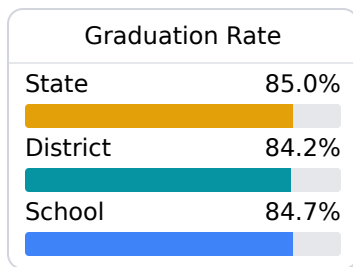

## **B** Mooreville High School

Lee County School District

 115 Road 1429  
Mooreville, MS 38857

 Kevin Long  
[kevin.long@leecountyschools.us](mailto:kevin.long@leecountyschools.us)

Due to the impact of COVID-19 on school closures in the 2019-20 school year and a waiver from the U.S. Department of Education, the Mississippi Department of Education (MDE) has no assessment and accountability data to report for the 2019-20 school year.