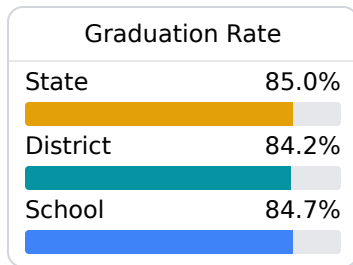

B Mooreville High School

Lee County School District

 115 Road 1429
Mooreville, MS 38857

 Kevin Long
kevin.long@leecountyschools.us

Due to the impact of COVID-19 on school closures in the 2019-20 school year and a waiver from the U.S. Department of Education, the Mississippi Department of Education (MDE) has no assessment and accountability data to report for the 2019-20 school year.