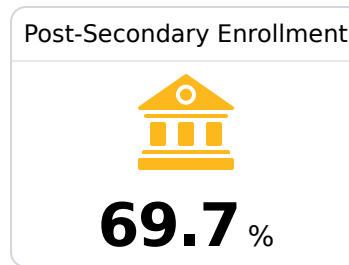

B Mooreville High School

Lee County School District

 115 Road 1429
Mooreville, MS 38857

 Kevin Long
kevin.long@leecountyschools.us

Due to the impact of COVID-19 on school closures in the 2019-20 school year and a waiver from the U.S. Department of Education, the Mississippi Department of Education (MDE) has no assessment and accountability data to report for the 2019-20 school year.