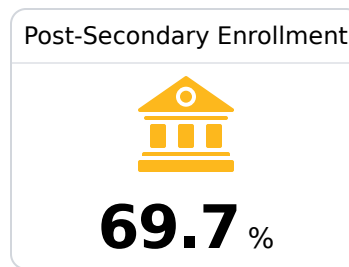

## **B** Mooreville High School

Lee County School District

 115 Road 1429  
Mooreville, MS 38857

 Kevin Long  
[kevin.long@leecountyschools.us](mailto:kevin.long@leecountyschools.us)

Due to the impact of COVID-19 on school closures in the 2019-20 school year and a waiver from the U.S. Department of Education, the Mississippi Department of Education (MDE) has no assessment and accountability data to report for the 2019-20 school year.