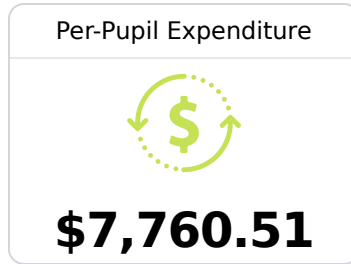

School Report Card 2019 - 2020

For more detailed information, please visit <https://msrc.mdek12.org>.

B Mooreville Middle School Lee County School District

964 CR 1409
Mooreville, MS 38857

Pat Comer
pat.comer@leecountyschools.us

Identified for **Additional Targeted Support and Improvement**

Due to the impact of COVID-19 on school closures in the 2019-20 school year and a waiver from the U.S. Department of Education, the Mississippi Department of Education (MDE) has no assessment and accountability data to report for the 2019-20 school year.

Teacher Data

26.6

Teachers

88.8%

Experienced Teachers

0.0%

Provisional Teachers

98.8%

In-Field Teachers