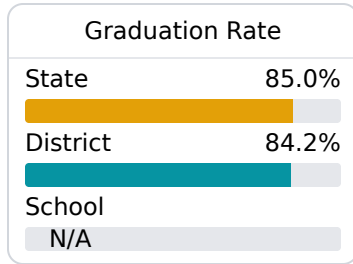

School Report Card 2019 - 2020

For more detailed information, please visit <https://msrc.mdek12.org>.

B Mooreville Middle School Lee County School District

964 CR 1409
Mooreville, MS 38857

Pat Comer
pat.comer@leecountyschools.us

Identified for **Additional Targeted Support and Improvement**

Due to the impact of COVID-19 on school closures in the 2019-20 school year and a waiver from the U.S. Department of Education, the Mississippi Department of Education (MDE) has no assessment and accountability data to report for the 2019-20 school year.

Teacher Data

26.6

Teachers

88.8%

Experienced Teachers

0.0%

Provisional Teachers

98.8%

In-Field Teachers