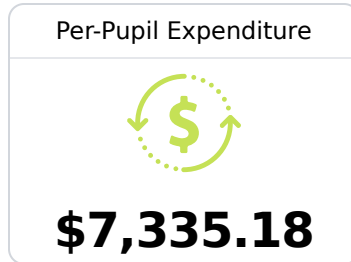

B Guntown Middle School Lee County School District

 1539 MAIN ST.
Guntown, MS 38849

 Dr. Karen Letson
karen.letson@leecountyschools.us

Identified for **Additional Targeted Support and Improvement**

Due to the impact of COVID-19 on school closures in the 2019-20 school year and a waiver from the U.S. Department of Education, the Mississippi Department of Education (MDE) has no assessment and accountability data to report for the 2019-20 school year.