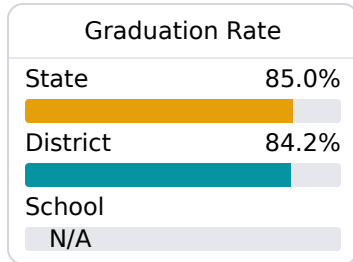

B Guntown Middle School Lee County School District

 1539 MAIN ST.
Guntown, MS 38849

 Dr. Karen Letson
karen.letson@leecountyschools.us

Identified for **Additional Targeted Support and Improvement**

Due to the impact of COVID-19 on school closures in the 2019-20 school year and a waiver from the U.S. Department of Education, the Mississippi Department of Education (MDE) has no assessment and accountability data to report for the 2019-20 school year.