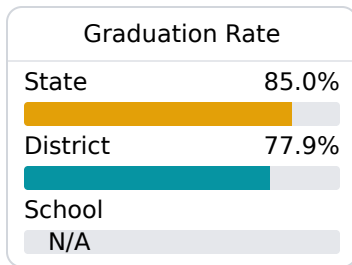

Leake County Elementary School

Leake County School District

1280 SCHOOL STREET
Walnut Grove, MS 39189

Keith Moss
kmoss@leakesd.org

Due to the impact of COVID-19 on school closures in the 2019-20 school year and a waiver from the U.S. Department of Education, the Mississippi Department of Education (MDE) has no assessment and accountability data to report for the 2019-20 school year.