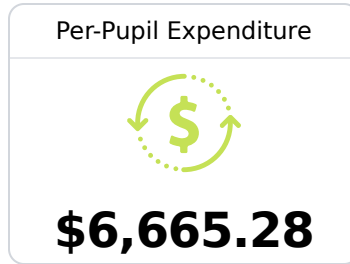

C Leake Central Junior High Leake County School District

801 MARTIN LUTHER KING DRIVE
Carthage, MS 39051

Jeremy Stewart
jstewart@leakesd.org

Identified for **Additional Targeted Support and Improvement**

Due to the impact of COVID-19 on school closures in the 2019-20 school year and a waiver from the U.S. Department of Education, the Mississippi Department of Education (MDE) has no assessment and accountability data to report for the 2019-20 school year.

Teacher Data

27.8

Teachers

Experienced Teachers

Provisional Teachers

In-Field Teachers