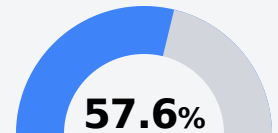

Teacher Data

27.8

Teachers

Experienced Teachers