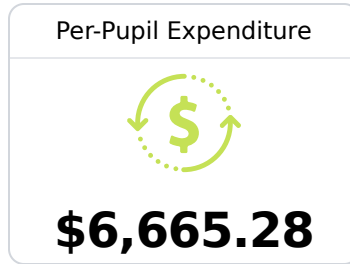

School Report Card 2019 - 2020

For more detailed information, please visit <https://msrc.mdek12.org>.

C Leake Central Junior High Leake County School District

801 MARTIN LUTHER KING DRIVE
Carthage, MS 39051

Jeremy Stewart
jstewart@leakesd.org

Identified for **Additional Targeted Support and Improvement**

Due to the impact of COVID-19 on school closures in the 2019-20 school year and a waiver from the U.S. Department of Education, the Mississippi Department of Education (MDE) has no assessment and accountability data to report for the 2019-20 school year.

Teacher Data

27.8

Teachers

Experienced Teachers

Provisional Teachers

In-Field Teachers