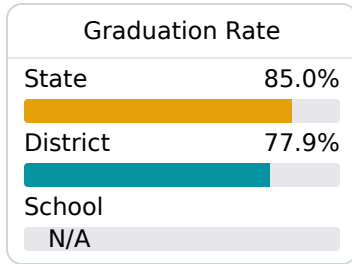

School Report Card 2019 - 2020

For more detailed information, please visit <https://msrc.mdek12.org>.

C Leake Central Junior High Leake County School District

801 MARTIN LUTHER KING DRIVE
Carthage, MS 39051

Jeremy Stewart
jstewart@leakesd.org

Identified for **Additional Targeted Support and Improvement**

Due to the impact of COVID-19 on school closures in the 2019-20 school year and a waiver from the U.S. Department of Education, the Mississippi Department of Education (MDE) has no assessment and accountability data to report for the 2019-20 school year.

Teacher Data

27.8

Teachers

Experienced Teachers

Provisional Teachers

In-Field Teachers