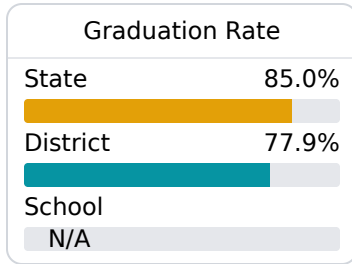

C Leake Central Junior High Leake County School District

801 MARTIN LUTHER KING DRIVE
Carthage, MS 39051

Jeremy Stewart
jstewart@leakesd.org

Identified for **Additional Targeted Support and Improvement**

Due to the impact of COVID-19 on school closures in the 2019-20 school year and a waiver from the U.S. Department of Education, the Mississippi Department of Education (MDE) has no assessment and accountability data to report for the 2019-20 school year.

Teacher Data

27.8

Teachers

Experienced Teachers

Provisional Teachers

In-Field Teachers