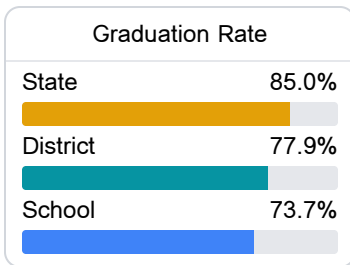

## Leake Central High School

Leake County School District

704 N JORDAN STREET  
Carthage, MS 39051

Felicia Ruffin  
fruffin@leakesd.org

Due to the impact of COVID-19 on school closures in the 2019-20 school year and a waiver from the U.S. Department of Education, the Mississippi Department of Education (MDE) has no assessment and accountability data to report for the 2019-20 school year.