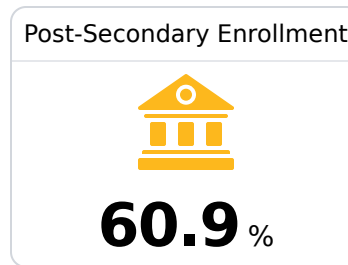

Leake Central High School

Leake County School District

704 N JORDAN STREET
Carthage, MS 39051

Felicia Ruffin
fruffin@leakesd.org

Due to the impact of COVID-19 on school closures in the 2019-20 school year and a waiver from the U.S. Department of Education, the Mississippi Department of Education (MDE) has no assessment and accountability data to report for the 2019-20 school year.