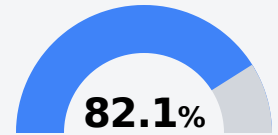

Teacher Data

34.1

Teachers

Experienced Teachers