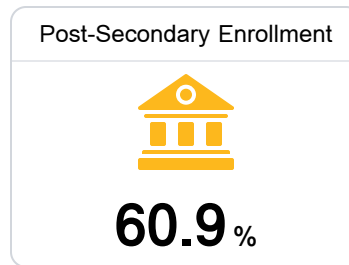

## Leake Central High School

Leake County School District

704 N JORDAN STREET  
Carthage, MS 39051

Felicia Ruffin  
fruffin@leakesd.org

Due to the impact of COVID-19 on school closures in the 2019-20 school year and a waiver from the U.S. Department of Education, the Mississippi Department of Education (MDE) has no assessment and accountability data to report for the 2019-20 school year.