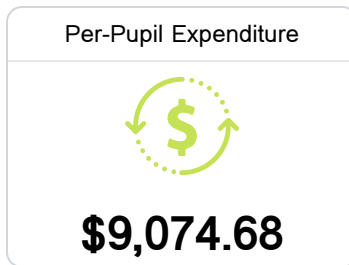

## Leake Central High School

Leake County School District

704 N JORDAN STREET  
Carthage, MS 39051

Felicia Ruffin  
fruffin@leakesd.org

Due to the impact of COVID-19 on school closures in the 2019-20 school year and a waiver from the U.S. Department of Education, the Mississippi Department of Education (MDE) has no assessment and accountability data to report for the 2019-20 school year.