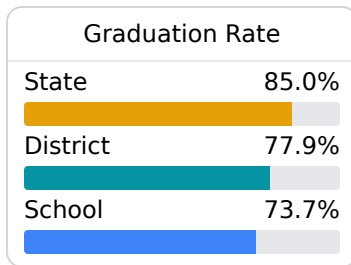

Leake Central High School

Leake County School District

704 N JORDAN STREET
Carthage, MS 39051

Felicia Ruffin
fruffin@leakesd.org

Due to the impact of COVID-19 on school closures in the 2019-20 school year and a waiver from the U.S. Department of Education, the Mississippi Department of Education (MDE) has no assessment and accountability data to report for the 2019-20 school year.