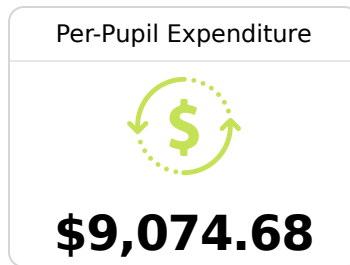

Leake Central High School

Leake County School District

704 N JORDAN STREET
Carthage, MS 39051

Felicia Ruffin
fruffin@leakesd.org

Due to the impact of COVID-19 on school closures in the 2019-20 school year and a waiver from the U.S. Department of Education, the Mississippi Department of Education (MDE) has no assessment and accountability data to report for the 2019-20 school year.