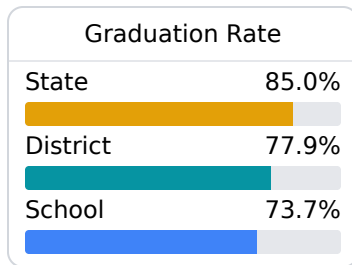

Leake Central High School

Leake County School District

704 N JORDAN STREET
Carthage, MS 39051

Felicia Ruffin
fruffin@leakesd.org

Due to the impact of COVID-19 on school closures in the 2019-20 school year and a waiver from the U.S. Department of Education, the Mississippi Department of Education (MDE) has no assessment and accountability data to report for the 2019-20 school year.