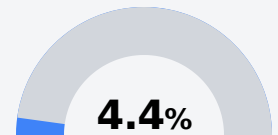

Provisional Teachers