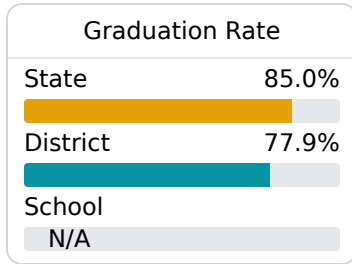

Leake Central Elementary School

Leake County School District

603 HWY. 16 WEST
Carthage, MS 39051

Quintana Goodloe-Steen
qsteen@leakesd.org

Identified for **Additional Targeted Support and Improvement**

Due to the impact of COVID-19 on school closures in the 2019-20 school year and a waiver from the U.S. Department of Education, the Mississippi Department of Education (MDE) has no assessment and accountability data to report for the 2019-20 school year.

Teacher Data

60.4

Teachers

80.8%

Experienced Teachers

4.8%

Provisional Teachers

97.4%

In-Field Teachers