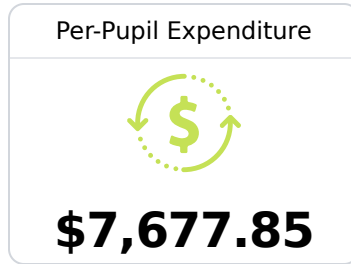

Leake Central Elementary School

Leake County School District

603 HWY. 16 WEST
Carthage, MS 39051

Quintana Goodloe-Steen
qsteen@leakesd.org

Identified for **Additional Targeted Support and Improvement**

Due to the impact of COVID-19 on school closures in the 2019-20 school year and a waiver from the U.S. Department of Education, the Mississippi Department of Education (MDE) has no assessment and accountability data to report for the 2019-20 school year.

Teacher Data

60.4

Teachers

80.8%

Experienced Teachers

4.8%

Provisional Teachers

97.4%

In-Field Teachers