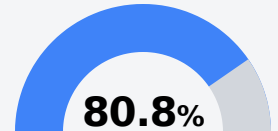

Teacher Data

60.4

Teachers

Experienced Teachers