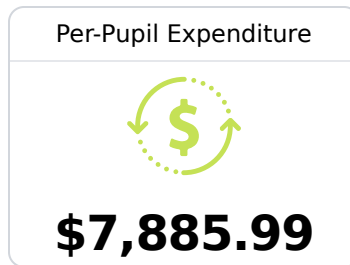

Topeka Tilton Attendance Center

Lawrence County School District

853 Highway 27 South
Monticello, MS 39654

Al Felder
al.felder@lawcosd.org

Due to the impact of COVID-19 on school closures in the 2019-20 school year and a waiver from the U.S. Department of Education, the Mississippi Department of Education (MDE) has no assessment and accountability data to report for the 2019-20 school year.

Graduation Rate	
State	85.0%
District	88.1%
School	N/A