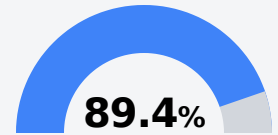

Teacher Data

23.6

Teachers

Experienced Teachers