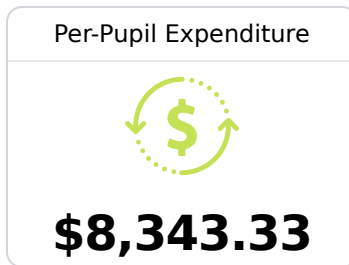

New Hebron Attendance Center

Lawrence County School District

120 Golden Bear Lane
New Hebron, MS 39140

Tiffany James
tiffany.james@lawcosd.org

Due to the impact of COVID-19 on school closures in the 2019-20 school year and a waiver from the U.S. Department of Education, the Mississippi Department of Education (MDE) has no assessment and accountability data to report for the 2019-20 school year.

Graduation Rate	
State	85.0%
District	88.1%
School	N/A

Teacher Data

21.4

Teachers

97.6%

Experienced Teachers

3.5%

Provisional Teachers

98.7%

In-Field Teachers