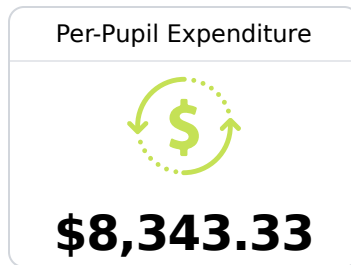

New Hebron Attendance Center

Lawrence County School District

120 Golden Bear Lane
New Hebron, MS 39140

Tiffany James
tiffany.james@lawcosd.org

Due to the impact of COVID-19 on school closures in the 2019-20 school year and a waiver from the U.S. Department of Education, the Mississippi Department of Education (MDE) has no assessment and accountability data to report for the 2019-20 school year.

Graduation Rate	
State	85.0%
District	88.1%
School	N/A

Teacher Data

21.4

Teachers

97.6%

Experienced Teachers

3.5%

Provisional Teachers

98.7%

In-Field Teachers