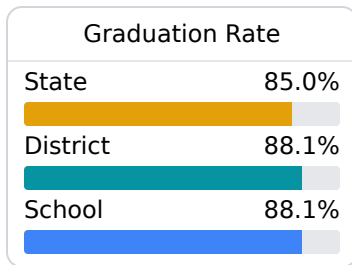

## Lawrence County High School

Lawrence County School District

713 Thomas E. Jolly Dr.  
Monticello, MS 39654

Tawanna Thornton  
tawanna.thornton@lawcosd.org

Due to the impact of COVID-19 on school closures in the 2019-20 school year and a waiver from the U.S. Department of Education, the Mississippi Department of Education (MDE) has no assessment and accountability data to report for the 2019-20 school year.