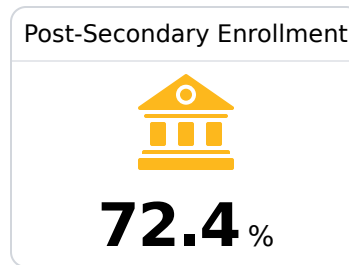

Lawrence County High School

Lawrence County School District

713 Thomas E. Jolly Dr.
Monticello, MS 39654

Tawanna Thornton
tawanna.thornton@lawcosd.org

Due to the impact of COVID-19 on school closures in the 2019-20 school year and a waiver from the U.S. Department of Education, the Mississippi Department of Education (MDE) has no assessment and accountability data to report for the 2019-20 school year.