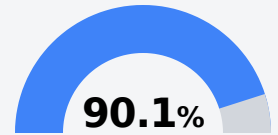

Teacher Data

32.8

Teachers

Experienced Teachers