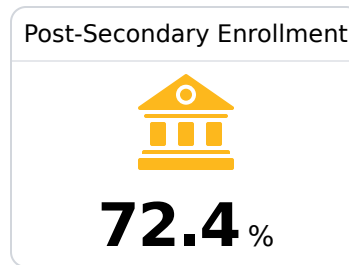

## Lawrence County High School

Lawrence County School District

713 Thomas E. Jolly Dr.  
Monticello, MS 39654

Tawanna Thornton  
tawanna.thornton@lawcosd.org

Due to the impact of COVID-19 on school closures in the 2019-20 school year and a waiver from the U.S. Department of Education, the Mississippi Department of Education (MDE) has no assessment and accountability data to report for the 2019-20 school year.