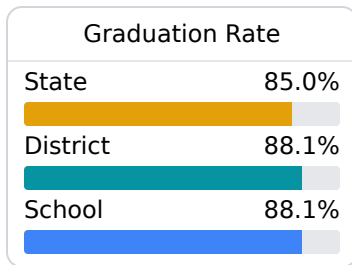

Lawrence County High School

Lawrence County School District

713 Thomas E. Jolly Dr.
Monticello, MS 39654

Tawanna Thornton
tawanna.thornton@lawcosd.org

Due to the impact of COVID-19 on school closures in the 2019-20 school year and a waiver from the U.S. Department of Education, the Mississippi Department of Education (MDE) has no assessment and accountability data to report for the 2019-20 school year.