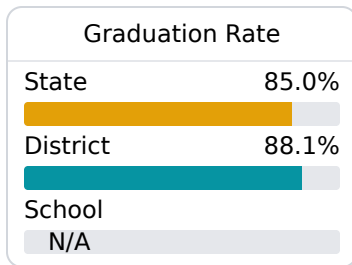

B Monticello Elementary School

Lawrence County School District

957 W McPherson Drive
Monticello, MS 39654

Dr. Larenda Harrison
larenda.harrison@lawcosd.org

Due to the impact of COVID-19 on school closures in the 2019-20 school year and a waiver from the U.S. Department of Education, the Mississippi Department of Education (MDE) has no assessment and accountability data to report for the 2019-20 school year.

Teacher Data

27.9

Teachers

78.1%

Experienced Teachers

0.0%

Provisional Teachers

100.0%

In-Field Teachers