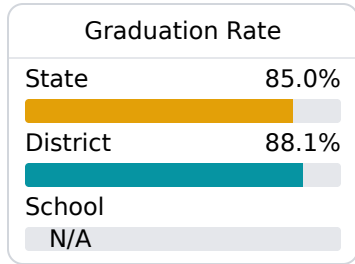

School Report Card 2019 - 2020

For more detailed information, please visit <https://msrc.mdek12.org>.

Rod Paige Middle School

Lawrence County School District

1570 Broad St. West
Monticello, MS 39654

Cassie Bridges
cassie.bridges@lawcosd.org

Identified for **Targeted Support and Improvement**

Due to the impact of COVID-19 on school closures in the 2019-20 school year and a waiver from the U.S. Department of Education, the Mississippi Department of Education (MDE) has no assessment and accountability data to report for the 2019-20 school year.

Teacher Data

23.0

Teachers

Experienced Teachers

Provisional Teachers

In-Field Teachers