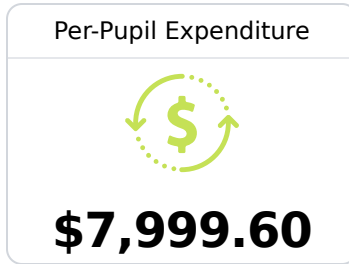

School Report Card 2019 - 2020

For more detailed information, please visit <https://msrc.mdek12.org>.

Rod Paige Middle School

Lawrence County School District

1570 Broad St. West
Monticello, MS 39654

Cassie Bridges
cassie.bridges@lawcosd.org

Identified for **Targeted Support and Improvement**

Due to the impact of COVID-19 on school closures in the 2019-20 school year and a waiver from the U.S. Department of Education, the Mississippi Department of Education (MDE) has no assessment and accountability data to report for the 2019-20 school year.