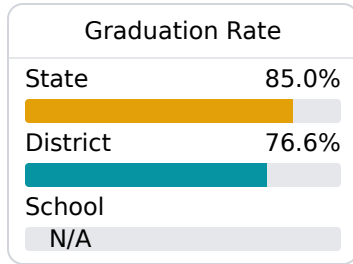

School Report Card 2019 - 2020

For more detailed information, please visit <https://msrc.mdek12.org>.

T J Harris Elementary

Meridian Public School District

3951 12th Street
Meridian, MS 39307

Dr. Jeffrey Blackmon
jblackmon@mpsdk12.net

Identified for **Additional Targeted Support and Improvement**

Due to the impact of COVID-19 on school closures in the 2019-20 school year and a waiver from the U.S. Department of Education, the Mississippi Department of Education (MDE) has no assessment and accountability data to report for the 2019-20 school year.

Teacher Data

34.0

Teachers

70.9%

Experienced Teachers

23.5%

Provisional Teachers

83.1%

In-Field Teachers