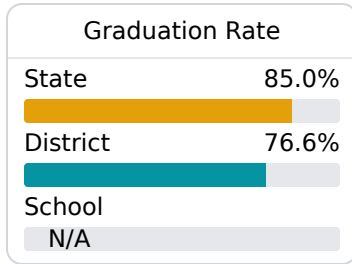

School Report Card 2019 - 2020

For more detailed information, please visit <https://msrc.mdek12.org>.

T J Harris Elementary

Meridian Public School District

3951 12th Street
Meridian, MS 39307

Dr. Jeffrey Blackmon
jblackmon@mpsdk12.net

Identified for **Additional Targeted Support and Improvement**

Due to the impact of COVID-19 on school closures in the 2019-20 school year and a waiver from the U.S. Department of Education, the Mississippi Department of Education (MDE) has no assessment and accountability data to report for the 2019-20 school year.

Teacher Data

34.0

Teachers

70.9%

Experienced Teachers

23.5%

Provisional Teachers

83.1%

In-Field Teachers