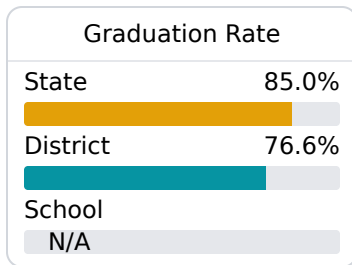

B Poplar Springs Elementary School

Meridian Public School District

 4101 27th Avenue
Meridian, MS 39305

 Yolanda Davis
ydavis@mpsdk12.net

Due to the impact of COVID-19 on school closures in the 2019-20 school year and a waiver from the U.S. Department of Education, the Mississippi Department of Education (MDE) has no assessment and accountability data to report for the 2019-20 school year.